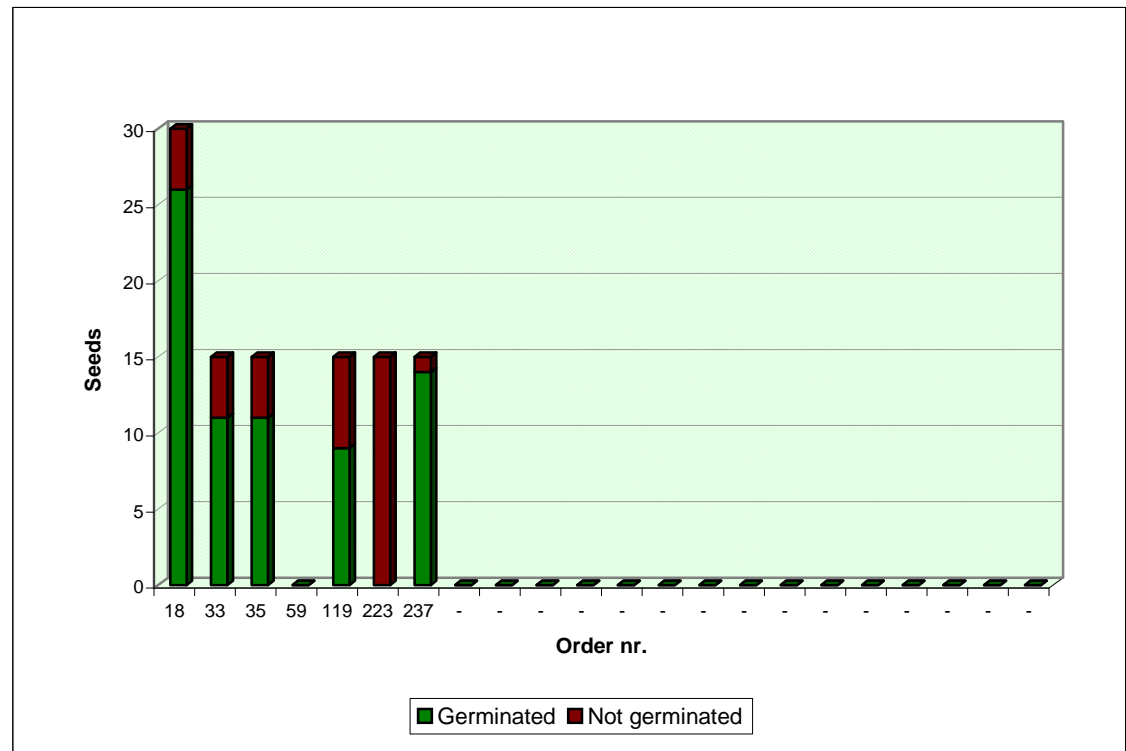

# Seeds Cactus .com

Online market for Cactus and Succulent Seeds

Sheet updated:

29/05/13

Germination rate for the genus:

**SULCOREBUTIA**

Investigated period data							
N	Order nr.	Seeds	Year of collection	Feedback	Not germinated	Germinated	%
1	18	30	2011	yes	4	26	87%
2	33	15	2011	yes	4	11	73%
3	35	15	2011	yes	4	11	73%
4	59	15	2011	no	n.a.	n.a.	n.a.
5	119	15	2011	yes	6	9	60%
6	223	15	2011	yes	15	0	0%
7	237	15	2011	yes	1	14	93%
8	-	-	-	-	-	-	-
9	-	-	-	-	-	-	-
10	-	-	-	-	-	-	-
11	-	-	-	-	-	-	-
12	-	-	-	-	-	-	-
13	-	-	-	-	-	-	-
14	-	-	-	-	-	-	-
15	-	-	-	-	-	-	-
16	-	-	-	-	-	-	-
17	-	-	-	-	-	-	-
18	-	-	-	-	-	-	-
19	-	-	-	-	-	-	-
20	-	-	-	-	-	-	-
21	-	-	-	-	-	-	-
22	-	-	-	-	-	-	-

Overall germination rate (available data): **64%**

Send your germination rate to  
[stats@seedscactus.com](mailto:stats@seedscactus.com)

NOTE: The above data are based solely on the feedback received from users, does not guarantee any result and have no claim to scientific validity. The indicated germination rate may have been influenced by many factors, not appropriated sowing and environmental conditions included, that are not under our control.