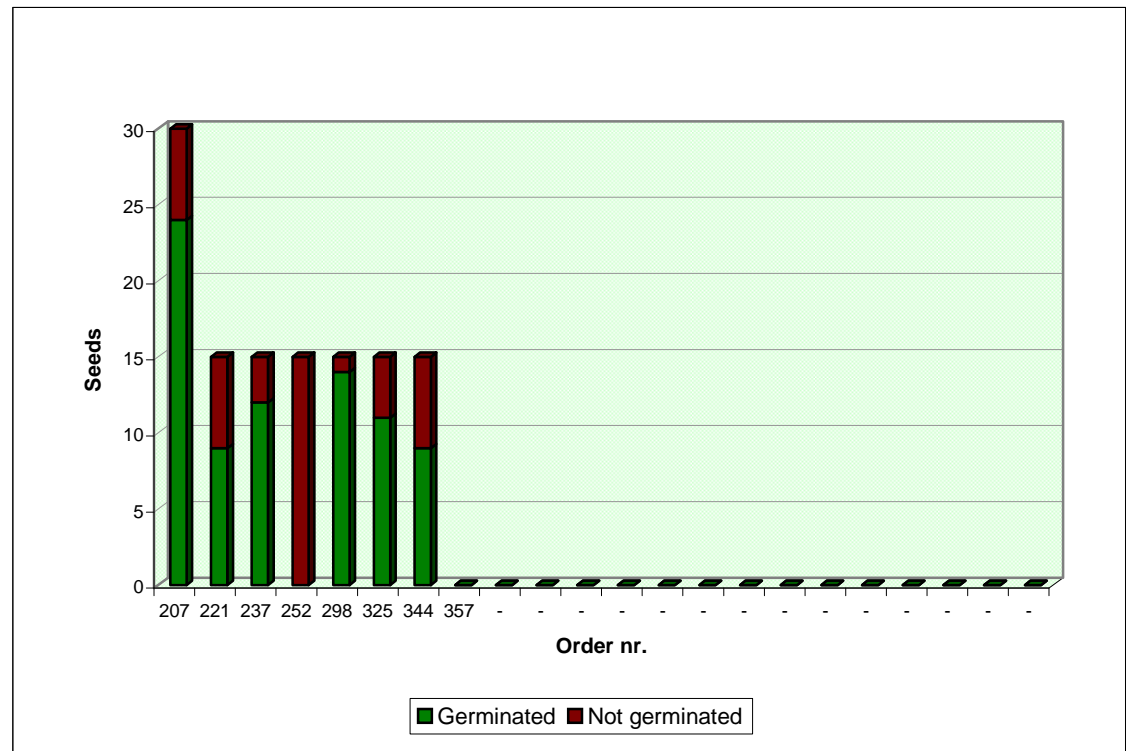

Seeds Cactus .com

Online market for Cactus and Succulent Seeds

Sheet updated:

23/04/13

Germination rate for the genus:

STAPELIA

Investigated period data							
N	Order nr.	Seeds	Year of collection	Feedback	Not germinated	Germinated	%
1	207	30	2011	yes	6	24	80%
2	221	15	2011	yes	6	9	60%
3	237	15	2011	yes	3	12	80%
4	252	15	2011	yes	15	0	0%
5	298	15	2012	yes	1	14	93%
6	325	15	2012	yes	4	11	73%
7	344	15	2012	yes	6	9	60%
8	357	15	2012	no	n.a.	n.a.	n.a.
9	-	-	-	-	-	-	-
10	-	-	-	-	-	-	-
11	-	-	-	-	-	-	-
12	-	-	-	-	-	-	-
13	-	-	-	-	-	-	-
14	-	-	-	-	-	-	-
15	-	-	-	-	-	-	-
16	-	-	-	-	-	-	-
17	-	-	-	-	-	-	-
18	-	-	-	-	-	-	-
19	-	-	-	-	-	-	-
20	-	-	-	-	-	-	-
21	-	-	-	-	-	-	-
22	-	-	-	-	-	-	-

Overall germination rate (available data): **64%**

Send your germination rate to
stats@seedscactus.com

NOTE: The above data are based solely on the feedback received from users, does not guarantee any result and have no claim to scientific validity. The indicated germination rate may have been influenced by many factors, not appropriated sowing and environmental conditions included, that are not under our control.