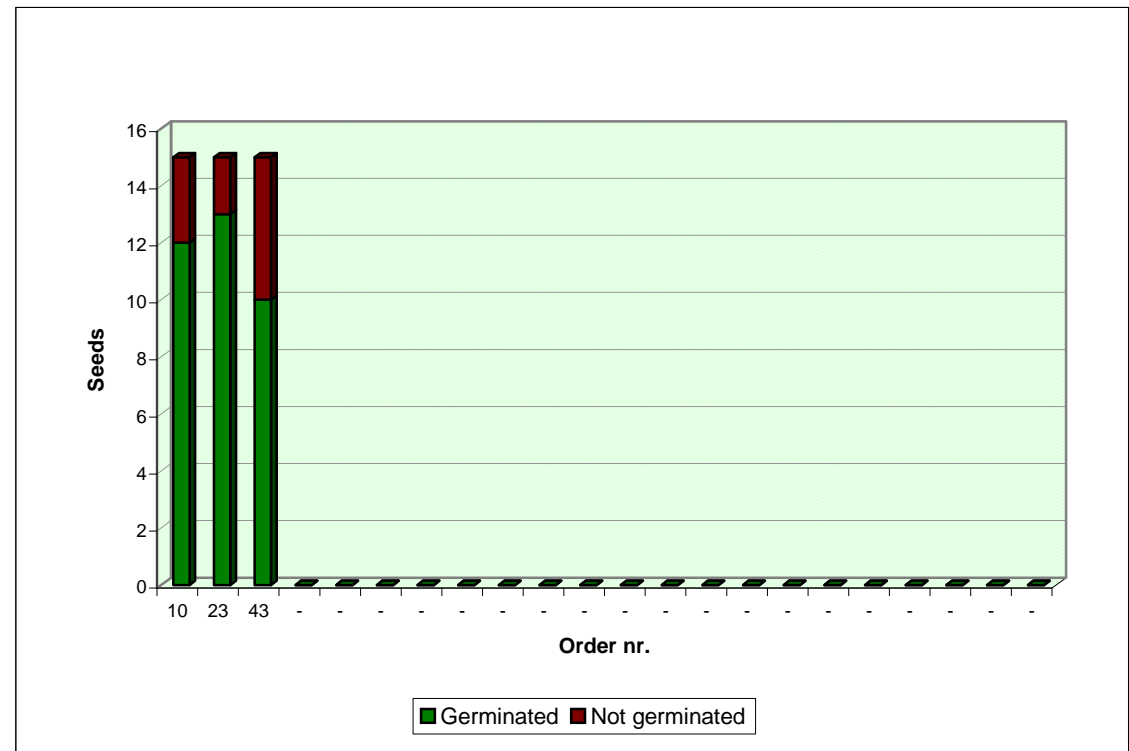

# Seeds Cactus .com

Online market for Cactus and Succulent Seeds

Sheet updated:

17/06/13

Germination rate for the genus:

**SOEHRENSIA**

Investigated period data							
N	Order nr.	Seeds	Year of collection	Feedback	Not germinated	Germinated	%
1	10	15	2011	yes	3	12	80%
2	23	15	2011	yes	2	13	87%
3	43	15	2011	yes	5	10	67%
4	-	-	-	-	-	-	-
5	-	-	-	-	-	-	-
6	-	-	-	-	-	-	-
7	-	-	-	-	-	-	-
8	-	-	-	-	-	-	-
9	-	-	-	-	-	-	-
10	-	-	-	-	-	-	-
11	-	-	-	-	-	-	-
12	-	-	-	-	-	-	-
13	-	-	-	-	-	-	-
14	-	-	-	-	-	-	-
15	-	-	-	-	-	-	-
16	-	-	-	-	-	-	-
17	-	-	-	-	-	-	-
18	-	-	-	-	-	-	-
19	-	-	-	-	-	-	-
20	-	-	-	-	-	-	-
21	-	-	-	-	-	-	-
22	-	-	-	-	-	-	-

Overall germination rate (available data): **78%**

Send your germination rate to  
[stats@seedscactus.com](mailto:stats@seedscactus.com)

NOTE: The above data are based solely on the feedback received from users, does not guarantee any result and have no claim to scientific validity. The indicated germination rate may have been influenced by many factors, not appropriated sowing and environmental conditions included, that are not under our control.