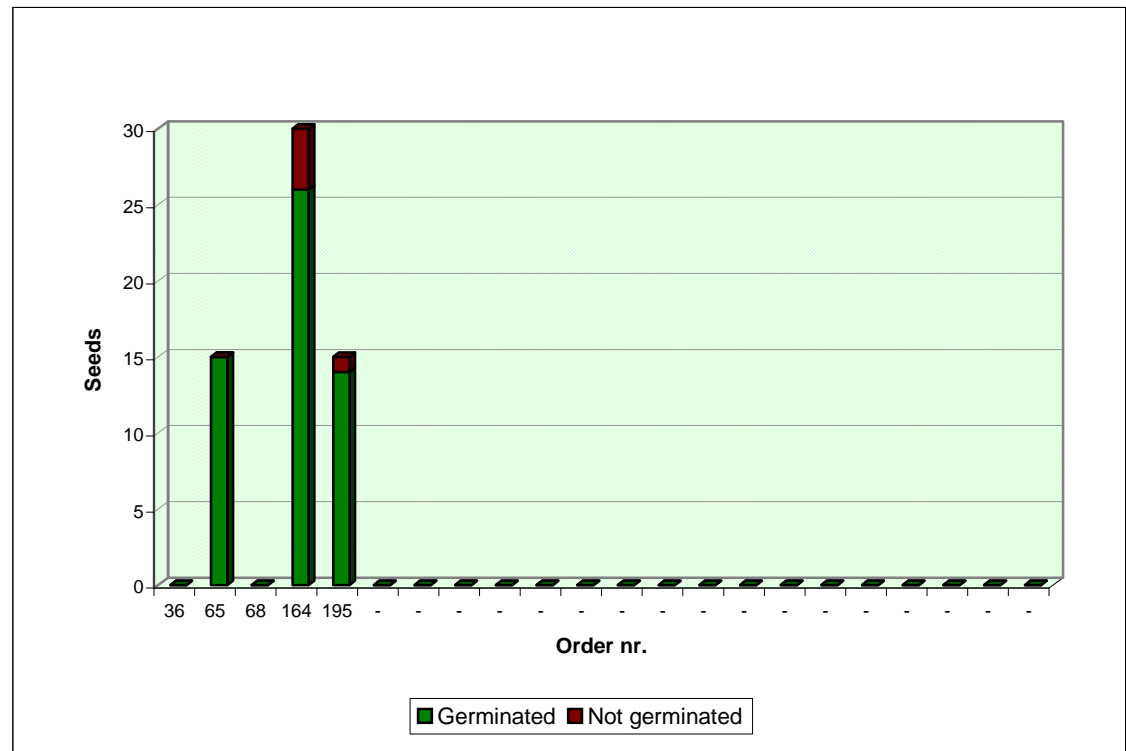

Seeds Cactus .com

Online market for Cactus and Succulent Seeds

Sheet updated:

04/06/13

Germination rate for the genus:

SETIECHINOPSIS

Investigated period data							
N	Order nr.	Seeds	Year of collection	Feedback	Not germinated	Germinated	%
1	36	15	2011	no	n.a.	n.a.	n.a.
2	65	15	2011	yes	0	15	100%
3	68	15	2011	no	n.a.	n.a.	n.a.
4	164	30	2011	yes	4	26	87%
5	195	15	2011	yes	1	14	93%
6	-	-	-	-	-	-	-
7	-	-	-	-	-	-	-
8	-	-	-	-	-	-	-
9	-	-	-	-	-	-	-
10	-	-	-	-	-	-	-
11	-	-	-	-	-	-	-
12	-	-	-	-	-	-	-
13	-	-	-	-	-	-	-
14	-	-	-	-	-	-	-
15	-	-	-	-	-	-	-
16	-	-	-	-	-	-	-
17	-	-	-	-	-	-	-
18	-	-	-	-	-	-	-
19	-	-	-	-	-	-	-
20	-	-	-	-	-	-	-
21	-	-	-	-	-	-	-
22	-	-	-	-	-	-	-

Overall germination rate (available data): **93%**

Send your germination rate to
stats@seedscactus.com

NOTE: The above data are based solely on the feedback received from users, does not guarantee any result and have no claim to scientific validity. The indicated germination rate may have been influenced by many factors, not appropriated sowing and environmental conditions included, that are not under our control.