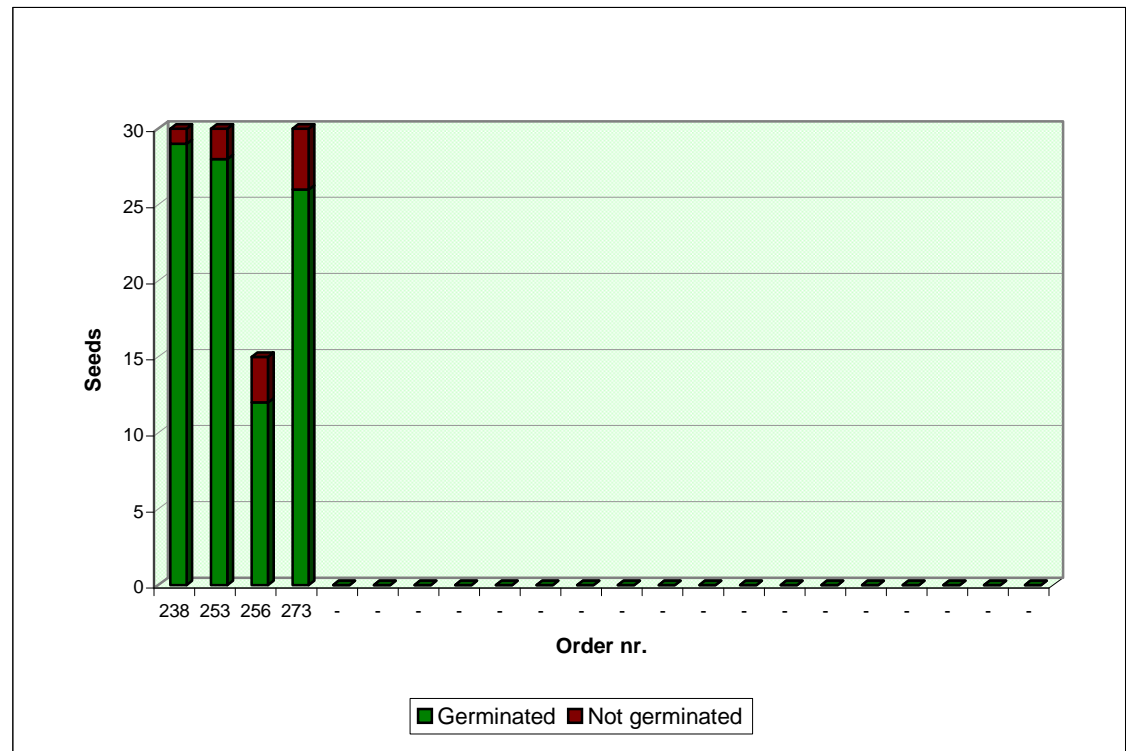

# Seeds Cactus .com

Online market for Cactus and Succulent Seeds

Sheet updated:

20/03/13

Germination rate for the genus:

**SETICEREUS**

Investigated period data							
N	Order nr.	Seeds	Year of collection	Feedback	Not germinated	Germinated	%
1	238	30	2011	yes	1	29	97%
2	253	30	2011	yes	2	28	93%
3	256	15	2011	yes	3	12	80%
4	273	30	2012	yes	4	26	87%
5	-	-	-	-	-	-	-
6	-	-	-	-	-	-	-
7	-	-	-	-	-	-	-
8	-	-	-	-	-	-	-
9	-	-	-	-	-	-	-
10	-	-	-	-	-	-	-
11	-	-	-	-	-	-	-
12	-	-	-	-	-	-	-
13	-	-	-	-	-	-	-
14	-	-	-	-	-	-	-
15	-	-	-	-	-	-	-
16	-	-	-	-	-	-	-
17	-	-	-	-	-	-	-
18	-	-	-	-	-	-	-
19	-	-	-	-	-	-	-
20	-	-	-	-	-	-	-
21	-	-	-	-	-	-	-
22	-	-	-	-	-	-	-

Overall germination rate (available data): **89%**

Send your germination rate to  
[stats@seedscactus.com](mailto:stats@seedscactus.com)

NOTE: The above data are based solely on the feedback received from users, does not guarantee any result and have no claim to scientific validity. The indicated germination rate may have been influenced by many factors, not appropriated sowing and environmental conditions included, that are not under our control.