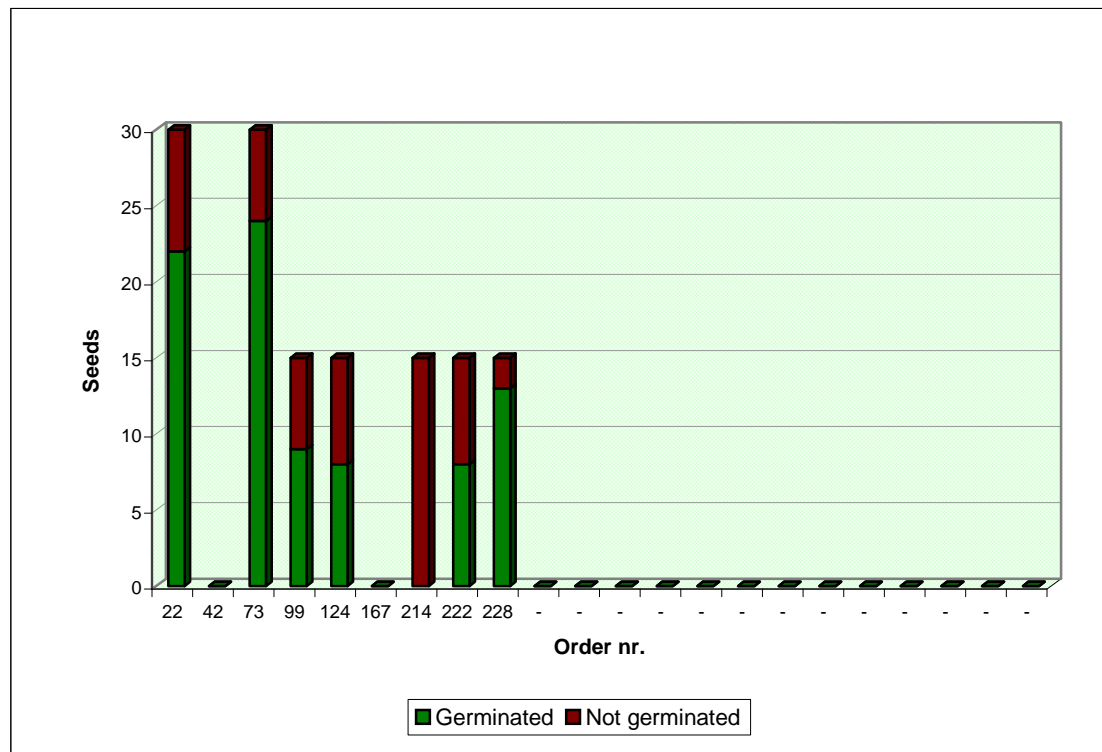

Seeds Cactus .com

Online market for Cactus and Succulent Seeds

Sheet updated:

11/04/13

Germination rate for the genus:

SEDUM

Investigated period data							
N	Order nr.	Seeds	Year of collection	Feedback	Not germinated	Germinated	%
1	22	30	2011	yes	8	22	73%
2	42	15	2011	no	n.a.	n.a.	n.a.
3	73	30	2011	yes	6	24	80%
4	99	15	2011	yes	6	9	60%
5	124	15	2011	yes	7	8	53%
6	167	15	2011	no	n.a.	n.a.	n.a.
7	214	15	2011	yes	15	0	0%
8	222	15	2011	yes	7	8	53%
9	228	15	2011	yes	2	13	87%
10	-	-	-	-	-	-	-
11	-	-	-	-	-	-	-
12	-	-	-	-	-	-	-
13	-	-	-	-	-	-	-
14	-	-	-	-	-	-	-
15	-	-	-	-	-	-	-
16	-	-	-	-	-	-	-
17	-	-	-	-	-	-	-
18	-	-	-	-	-	-	-
19	-	-	-	-	-	-	-
20	-	-	-	-	-	-	-
21	-	-	-	-	-	-	-
22	-	-	-	-	-	-	-

Overall germination rate (available data): **58%**

Send your germination rate to
stats@seedscactus.com

NOTE: The above data are based solely on the feedback received from users, does not guarantee any result and have no claim to scientific validity. The indicated germination rate may have been influenced by many factors, not appropriated sowing and environmental conditions included, that are not under our control.