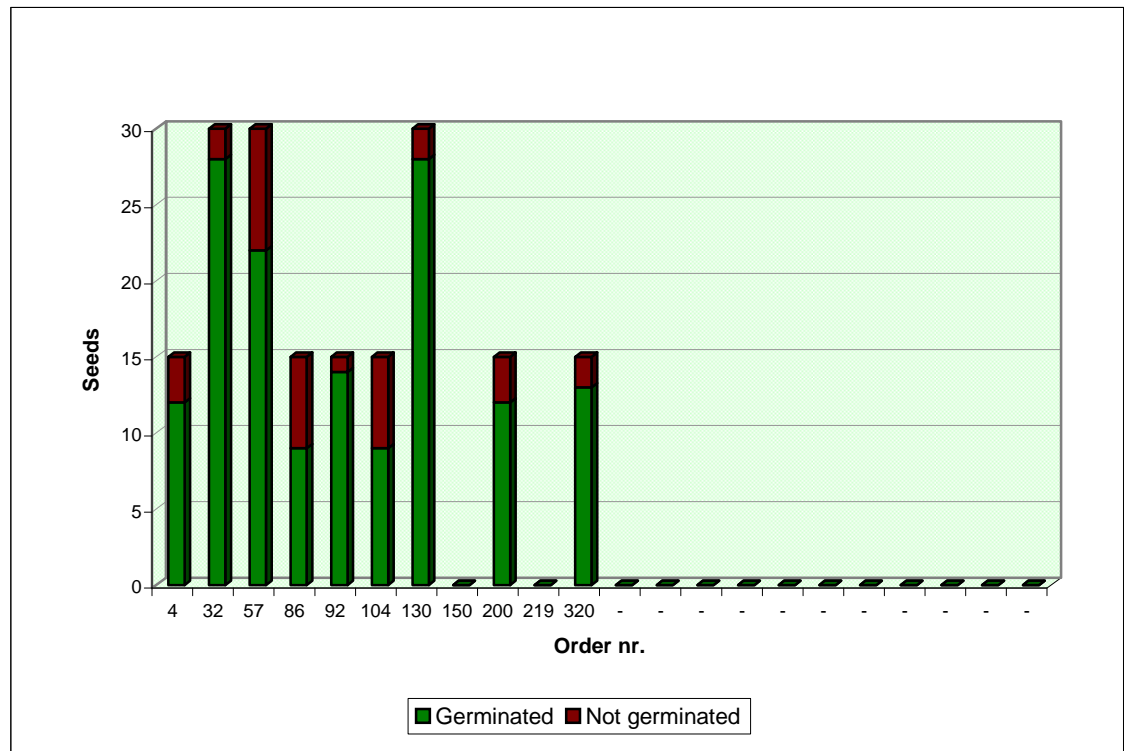

# Seeds Cactus .com

Online market for Cactus and Succulent Seeds

Sheet updated:

04/06/13

Germination rate for the genus:

**PARODIA**

Investigated period data							
N	Order nr.	Seeds	Year of collection	Feedback	Not germinated	Germinated	%
1	4	15	2011	yes	3	12	80%
2	32	30	2011	yes	2	28	93%
3	57	30	2011	yes	8	22	73%
4	86	15	2011	yes	6	9	60%
5	92	15	2011	yes	1	14	93%
6	104	15	2011	yes	6	9	60%
7	130	30	2011	yes	2	28	93%
8	150	15	2011	no	n.a.	n.a.	n.a.
9	200	15	2011	yes	3	12	80%
10	219	15	2011	no	n.a.	n.a.	n.a.
11	320	15	2012	yes	2	13	87%
12	-	-	-	-	-	-	-
13	-	-	-	-	-	-	-
14	-	-	-	-	-	-	-
15	-	-	-	-	-	-	-
16	-	-	-	-	-	-	-
17	-	-	-	-	-	-	-
18	-	-	-	-	-	-	-
19	-	-	-	-	-	-	-
20	-	-	-	-	-	-	-
21	-	-	-	-	-	-	-
22	-	-	-	-	-	-	-

Overall germination rate (available data): **80%**

Send your germination rate to  
[stats@seedscactus.com](mailto:stats@seedscactus.com)

NOTE: The above data are based solely on the feedback received from users, does not guarantee any result and have no claim to scientific validity. The indicated germination rate may have been influenced by many factors, not appropriated sowing and environmental conditions included, that are not under our control.