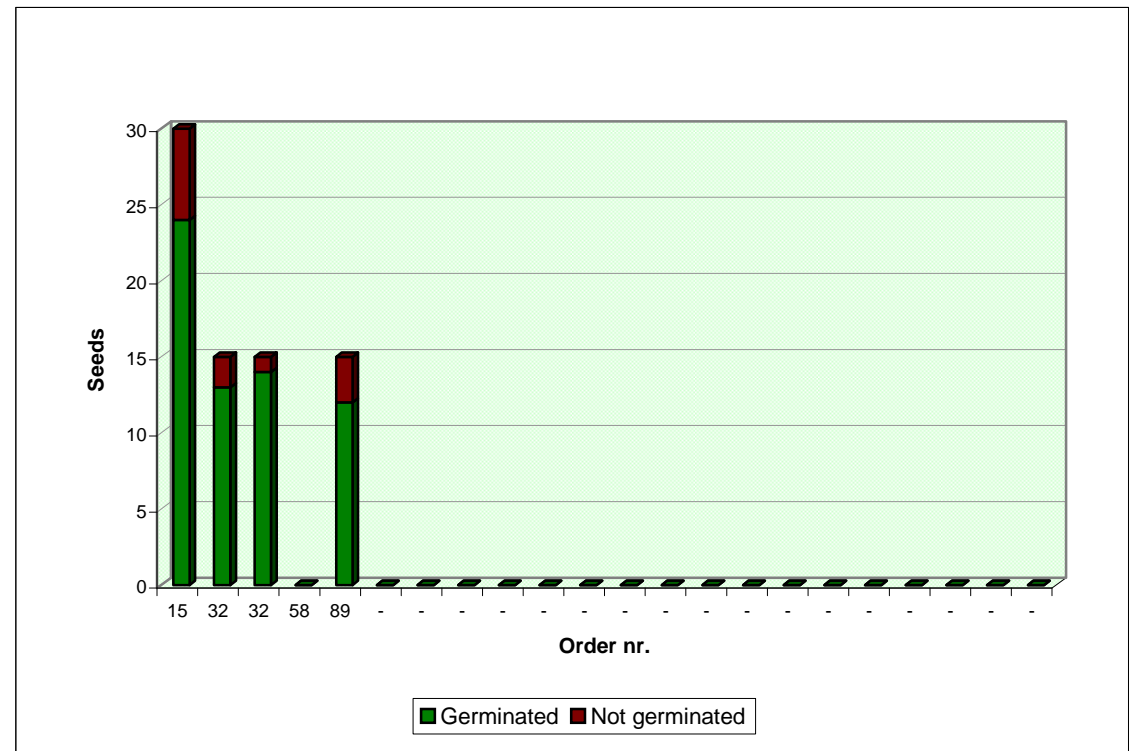

Seeds Cactus .com

Online market for Cactus and Succulent Seeds

Sheet updated:

23/03/13

Germination rate for the genus:

OREOCEREUS

Investigated period data							
N	Order nr.	Seeds	Year of collection	Feedback	Not germinated	Germinated	%
1	15	30	2011	yes	6	24	80%
2	32	15	2011	yes	2	13	87%
3	32	15	2011	yes	1	14	93%
4	58	15	2011	no	n.a.	n.a.	n.a.
5	89	15	2011	yes	3	12	80%
6	-	-	-	-	-	-	-
7	-	-	-	-	-	-	-
8	-	-	-	-	-	-	-
9	-	-	-	-	-	-	-
10	-	-	-	-	-	-	-
11	-	-	-	-	-	-	-
12	-	-	-	-	-	-	-
13	-	-	-	-	-	-	-
14	-	-	-	-	-	-	-
15	-	-	-	-	-	-	-
16	-	-	-	-	-	-	-
17	-	-	-	-	-	-	-
18	-	-	-	-	-	-	-
19	-	-	-	-	-	-	-
20	-	-	-	-	-	-	-
21	-	-	-	-	-	-	-
22	-	-	-	-	-	-	-

Overall germination rate (available data): **85%**

Send your germination rate to
stats@seedscactus.com

NOTE: The above data are based solely on the feedback received from users, does not guarantee any result and have no claim to scientific validity. The indicated germination rate may have been influenced by many factors, not appropriated sowing and environmental conditions included, that are not under our control.