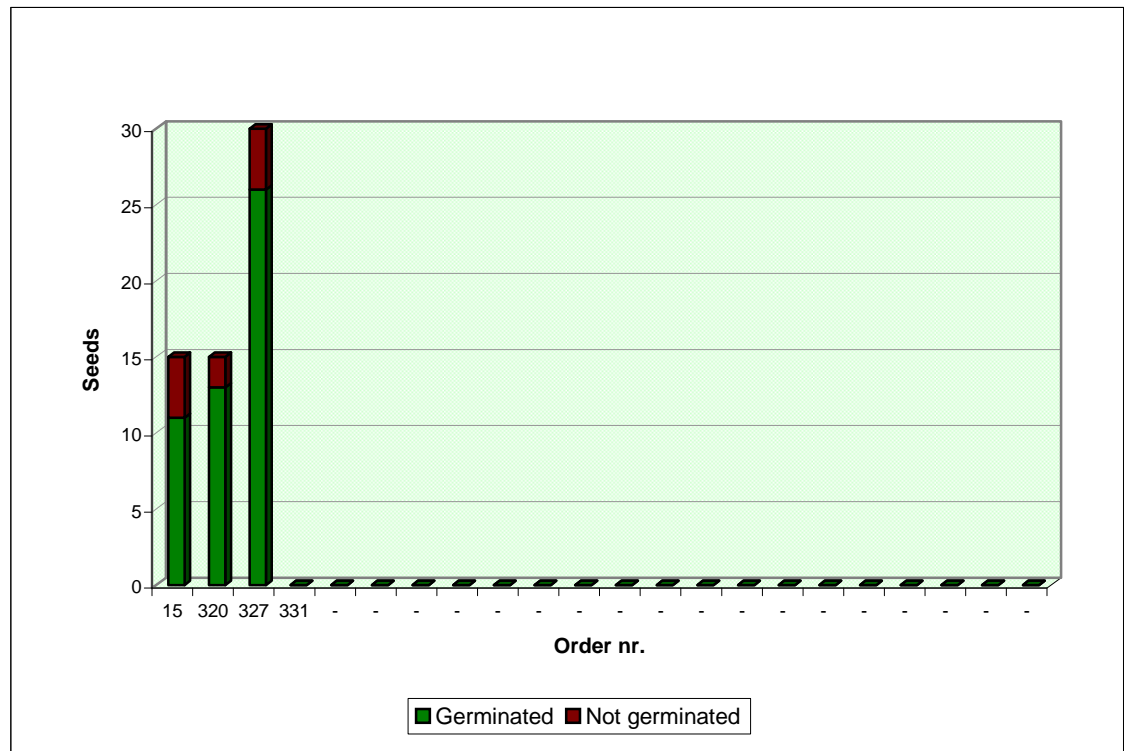

# Seeds Cactus .com

Online market for Cactus and Succulent Seeds

Sheet updated:

30/05/13

Germination rate for the genus:  
**OPHTHALMOPHYLLUM**

Investigated period data							
N	Order nr.	Seeds	Year of collection	Feedback	Not germinated	Germinated	%
1	15	15	2011	yes	4	11	73%
2	320	15	2012	yes	2	13	87%
3	327	30	2012	yes	4	26	87%
4	331	30	2012	no	n.a.	n.a.	n.a.
5	-	-	-	-	-	-	-
6	-	-	-	-	-	-	-
7	-	-	-	-	-	-	-
8	-	-	-	-	-	-	-
9	-	-	-	-	-	-	-
10	-	-	-	-	-	-	-
11	-	-	-	-	-	-	-
12	-	-	-	-	-	-	-
13	-	-	-	-	-	-	-
14	-	-	-	-	-	-	-
15	-	-	-	-	-	-	-
16	-	-	-	-	-	-	-
17	-	-	-	-	-	-	-
18	-	-	-	-	-	-	-
19	-	-	-	-	-	-	-
20	-	-	-	-	-	-	-
21	-	-	-	-	-	-	-
22	-	-	-	-	-	-	-

Overall germination rate (available data): **82%**

Send your germination rate to  
[stats@seedscactus.com](mailto:stats@seedscactus.com)

NOTE: The above data are based solely on the feedback received from users, does not guarantee any result and have no claim to scientific validity. The indicated germination rate may have been influenced by many factors, not appropriated sowing and environmental conditions included, that are not under our control.