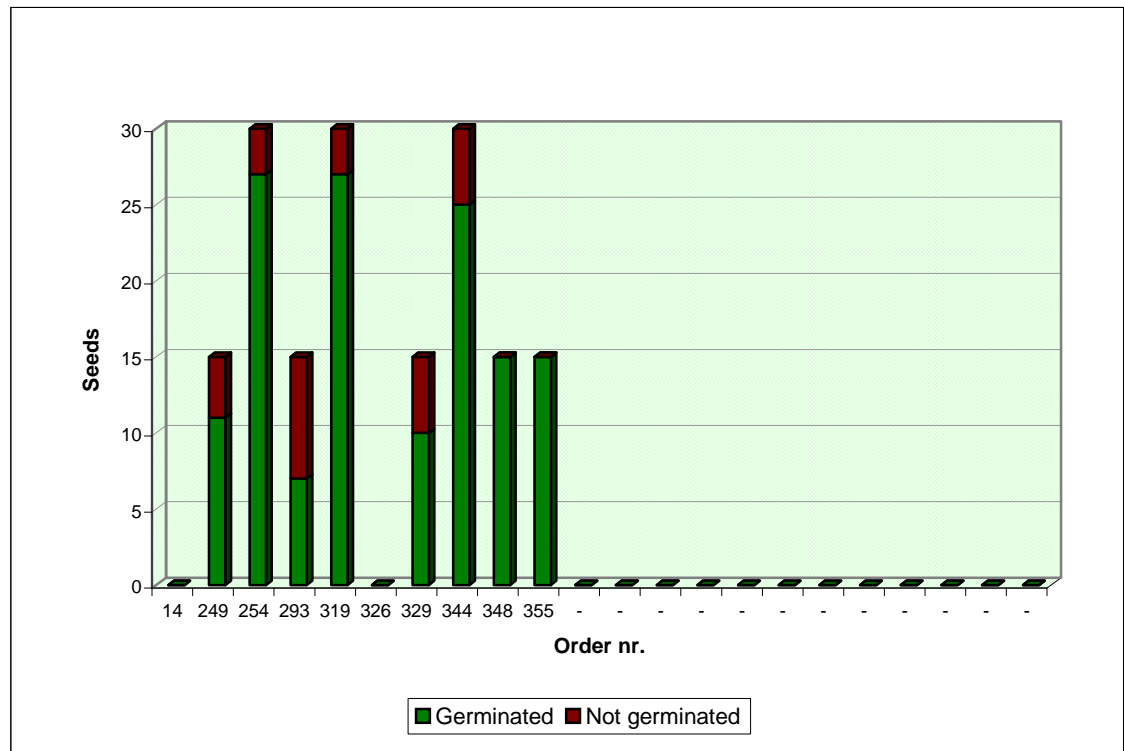

# Seeds Cactus .com

Online market for Cactus and Succulent Seeds

Sheet updated:

23/05/13

Germination rate for the genus:

**NEOPORTERIA**

Investigated period data							
N	Order nr.	Seeds	Year of collection	Feedback	Not germinated	Germinated	%
1	14	30	2011	no	n.a.	n.a.	n.a.
2	249	15	2011	yes	4	11	73%
3	254	30	2011	yes	3	27	90%
4	293	15	2012	yes	8	7	47%
5	319	30	2012	yes	3	27	90%
6	326	15	2012	no	n.a.	n.a.	n.a.
7	329	15	2012	yes	5	10	67%
8	344	30	2012	yes	5	25	83%
9	348	15	2012	yes	0	15	100%
10	355	15	2012	yes	0	15	100%
11	-	-	-	-	-	-	-
12	-	-	-	-	-	-	-
13	-	-	-	-	-	-	-
14	-	-	-	-	-	-	-
15	-	-	-	-	-	-	-
16	-	-	-	-	-	-	-
17	-	-	-	-	-	-	-
18	-	-	-	-	-	-	-
19	-	-	-	-	-	-	-
20	-	-	-	-	-	-	-
21	-	-	-	-	-	-	-
22	-	-	-	-	-	-	-

Overall germination rate (available data): **81%**

Send your germination rate to  
[stats@seedscactus.com](mailto:stats@seedscactus.com)

NOTE: The above data are based solely on the feedback received from users, does not guarantee any result and have no claim to scientific validity. The indicated germination rate may have been influenced by many factors, not appropriated sowing and environmental conditions included, that are not under our control.