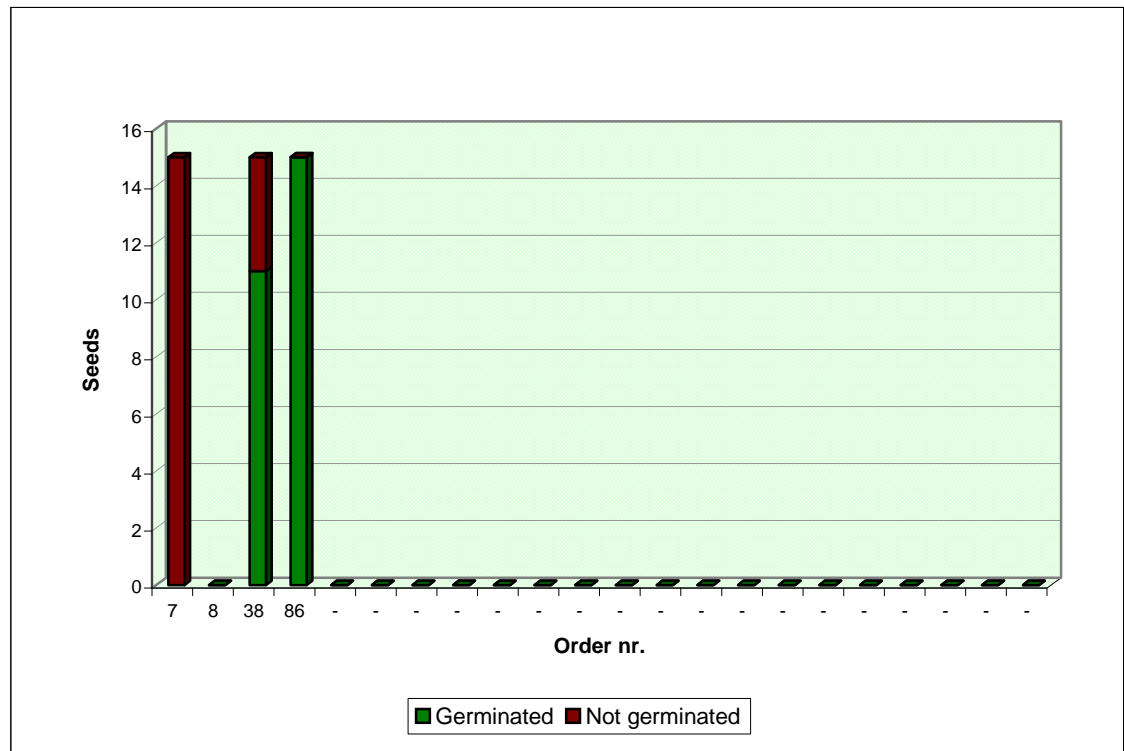

Seeds Cactus .com

Online market for Cactus and Succulent Seeds

Sheet updated:

17/05/13

Germination rate for the genus:

MEDIOLOBIVIA

Investigated period data							
N	Order nr.	Seeds	Year of collection	Feedback	Not germinated	Germinated	%
1	7	15	2011	yes	15	0	0%
2	8	30	2011	no	n.a.	n.a.	n.a.
3	38	15	2011	yes	4	11	73%
4	86	15	2011	yes	0	15	100%
5	-	-	-	-	-	-	-
6	-	-	-	-	-	-	-
7	-	-	-	-	-	-	-
8	-	-	-	-	-	-	-
9	-	-	-	-	-	-	-
10	-	-	-	-	-	-	-
11	-	-	-	-	-	-	-
12	-	-	-	-	-	-	-
13	-	-	-	-	-	-	-
14	-	-	-	-	-	-	-
15	-	-	-	-	-	-	-
16	-	-	-	-	-	-	-
17	-	-	-	-	-	-	-
18	-	-	-	-	-	-	-
19	-	-	-	-	-	-	-
20	-	-	-	-	-	-	-
21	-	-	-	-	-	-	-
22	-	-	-	-	-	-	-

Overall germination rate (available data): **58%**

Send your germination rate to
stats@seedscactus.com

NOTE: The above data are based solely on the feedback received from users, does not guarantee any result and have no claim to scientific validity. The indicated germination rate may have been influenced by many factors, not appropriated sowing and environmental conditions included, that are not under our control.