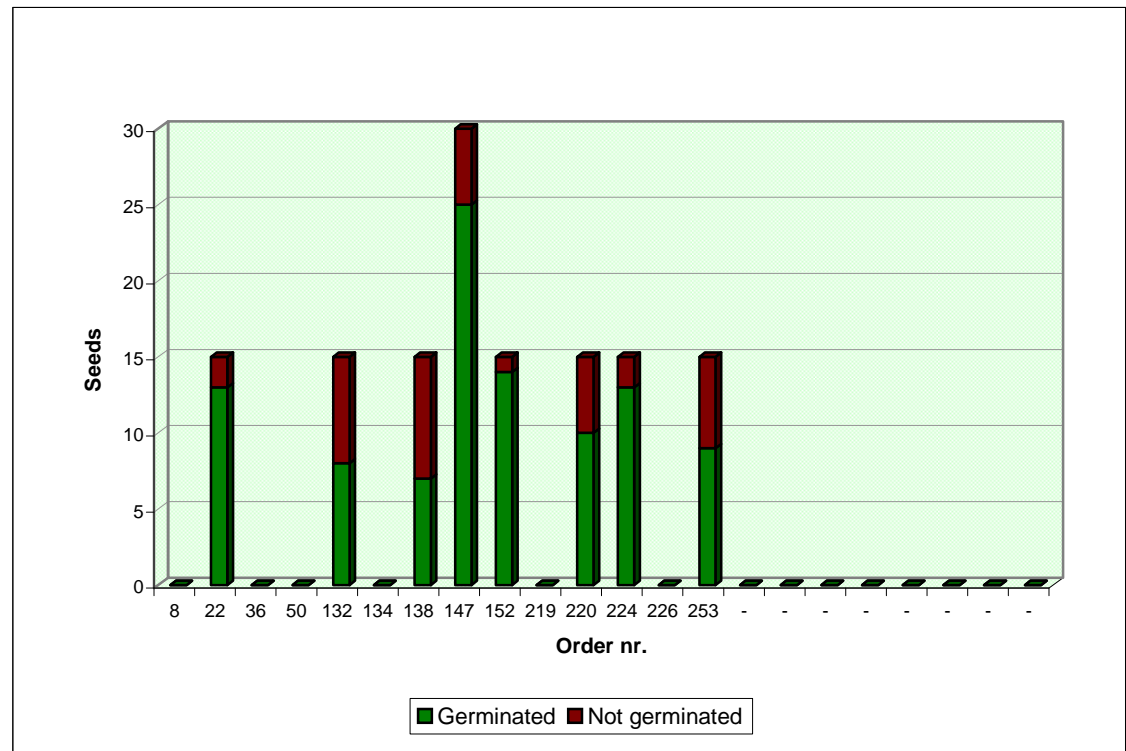

Seeds Cactus .com

Online market for Cactus and Succulent Seeds

Sheet updated:

10/06/13

Germination rate for the genus:

MATUCANA

Investigated period data							
N	Order nr.	Seeds	Year of collection	Feedback	Not germinated	Germinated	%
1	8	15	2011	no	n.a.	n.a.	n.a.
2	22	15	2011	yes	2	13	87%
3	36	30	2011	no	n.a.	n.a.	n.a.
4	50	30	2011	no	n.a.	n.a.	n.a.
5	132	15	2011	yes	7	8	53%
6	134	30	2011	no	n.a.	n.a.	n.a.
7	138	15	2011	yes	8	7	47%
8	147	30	2011	yes	5	25	83%
9	152	15	2011	yes	1	14	93%
10	219	15	2011	no	n.a.	n.a.	n.a.
11	220	15	2011	yes	5	10	67%
12	224	15	2011	yes	2	13	87%
13	226	15	2011	no	n.a.	n.a.	n.a.
14	253	15	2011	yes	6	9	60%
15	-	-	-	-	-	-	-
16	-	-	-	-	-	-	-
17	-	-	-	-	-	-	-
18	-	-	-	-	-	-	-
19	-	-	-	-	-	-	-
20	-	-	-	-	-	-	-
21	-	-	-	-	-	-	-
22	-	-	-	-	-	-	-

Overall germination rate (available data): **72%**

Send your germination rate to
stats@seedscactus.com

NOTE: The above data are based solely on the feedback received from users, does not guarantee any result and have no claim to scientific validity. The indicated germination rate may have been influenced by many factors, not appropriated sowing and environmental conditions included, that are not under our control.