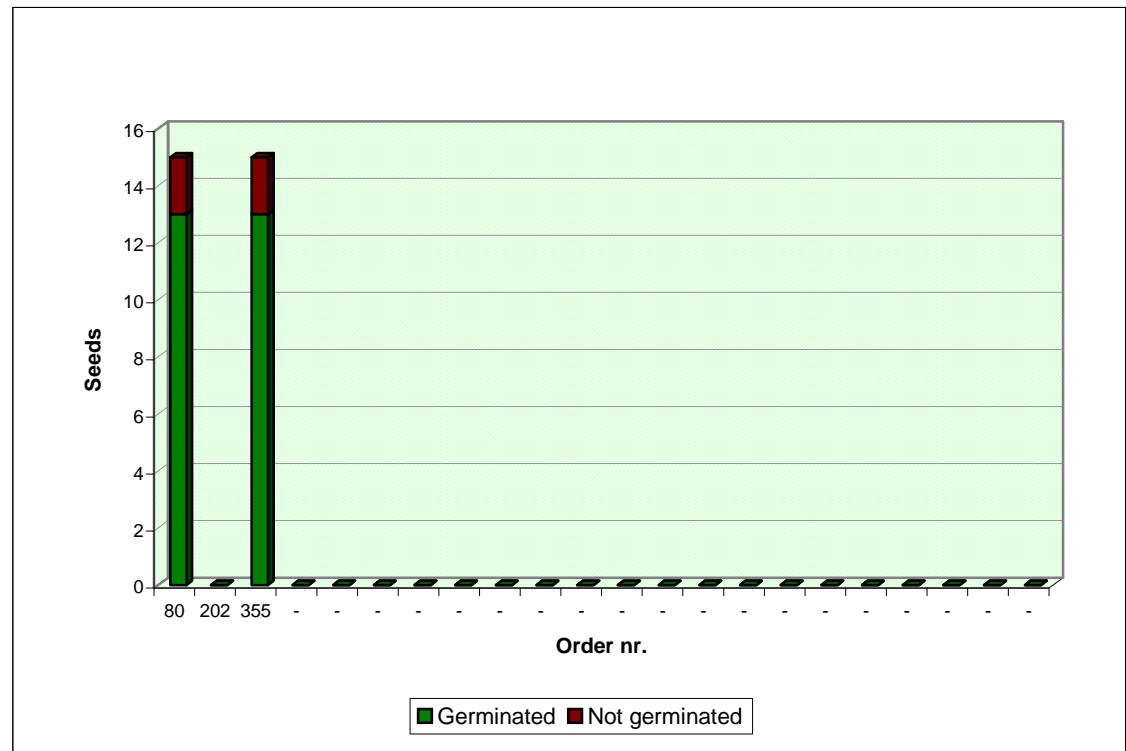

# Seeds Cactus .com

Online market for Cactus and Succulent Seeds

Sheet updated:

01/05/13

Germination rate for the genus:

**MAIHUENIA**

Investigated period data							
N	Order nr.	Seeds	Year of collection	Feedback	Not germinated	Germinated	%
1	80	15	2011	yes	2	13	87%
2	202	15	2011	no	n.a.	n.a.	n.a.
3	355	15	2012	yes	2	13	87%
4	-	-	-	-	-	-	-
5	-	-	-	-	-	-	-
6	-	-	-	-	-	-	-
7	-	-	-	-	-	-	-
8	-	-	-	-	-	-	-
9	-	-	-	-	-	-	-
10	-	-	-	-	-	-	-
11	-	-	-	-	-	-	-
12	-	-	-	-	-	-	-
13	-	-	-	-	-	-	-
14	-	-	-	-	-	-	-
15	-	-	-	-	-	-	-
16	-	-	-	-	-	-	-
17	-	-	-	-	-	-	-
18	-	-	-	-	-	-	-
19	-	-	-	-	-	-	-
20	-	-	-	-	-	-	-
21	-	-	-	-	-	-	-
22	-	-	-	-	-	-	-

Overall germination rate (available data): **87%**

Send your germination rate to  
[stats@seedscactus.com](mailto:stats@seedscactus.com)

NOTE: The above data are based solely on the feedback received from users, does not guarantee any result and have no claim to scientific validity. The indicated germination rate may have been influenced by many factors, not appropriated sowing and environmental conditions included, that are not under our control.