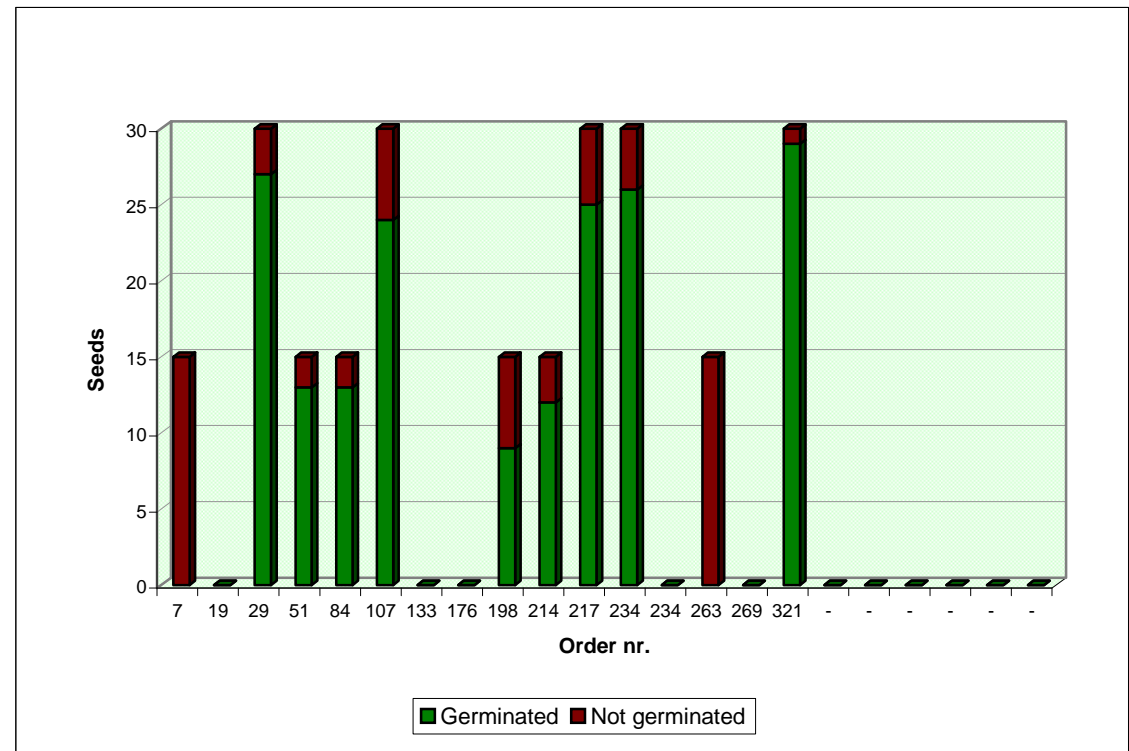

Seeds Cactus .com

Online market for Cactus and Succulent Seeds

Sheet updated:

23/06/13

Germination rate for the genus:

LOBIVIA

Investigated period data							
N	Order nr.	Seeds	Year of collection	Feedback	Not germinated	Germinated	%
1	7	15	2011	yes	15	0	0%
2	19	30	2011	no	n.a.	n.a.	n.a.
3	29	30	2011	yes	3	27	90%
4	51	15	2011	yes	2	13	87%
5	84	15	2011	yes	2	13	87%
6	107	30	2011	yes	6	24	80%
7	133	15	2011	no	n.a.	n.a.	n.a.
8	176	15	2011	no	n.a.	n.a.	n.a.
9	198	15	2011	yes	6	9	60%
10	214	15	2011	yes	3	12	80%
11	217	30	2011	yes	5	25	83%
12	234	30	2011	yes	4	26	87%
13	234	15	2011	no	n.a.	n.a.	n.a.
14	263	15	2012	yes	15	0	0%
15	269	15	2012	no	n.a.	n.a.	n.a.
16	321	30	2012	yes	1	29	97%
17	-	-	-	-	-	-	-
18	-	-	-	-	-	-	-
19	-	-	-	-	-	-	-
20	-	-	-	-	-	-	-
21	-	-	-	-	-	-	-
22	-	-	-	-	-	-	-

Overall germination rate (available data): **68%**

Send your germination rate to
stats@seedscactus.com

NOTE: The above data are based solely on the feedback received from users, does not guarantee any result and have no claim to scientific validity. The indicated germination rate may have been influenced by many factors, not appropriated sowing and environmental conditions included, that are not under our control.