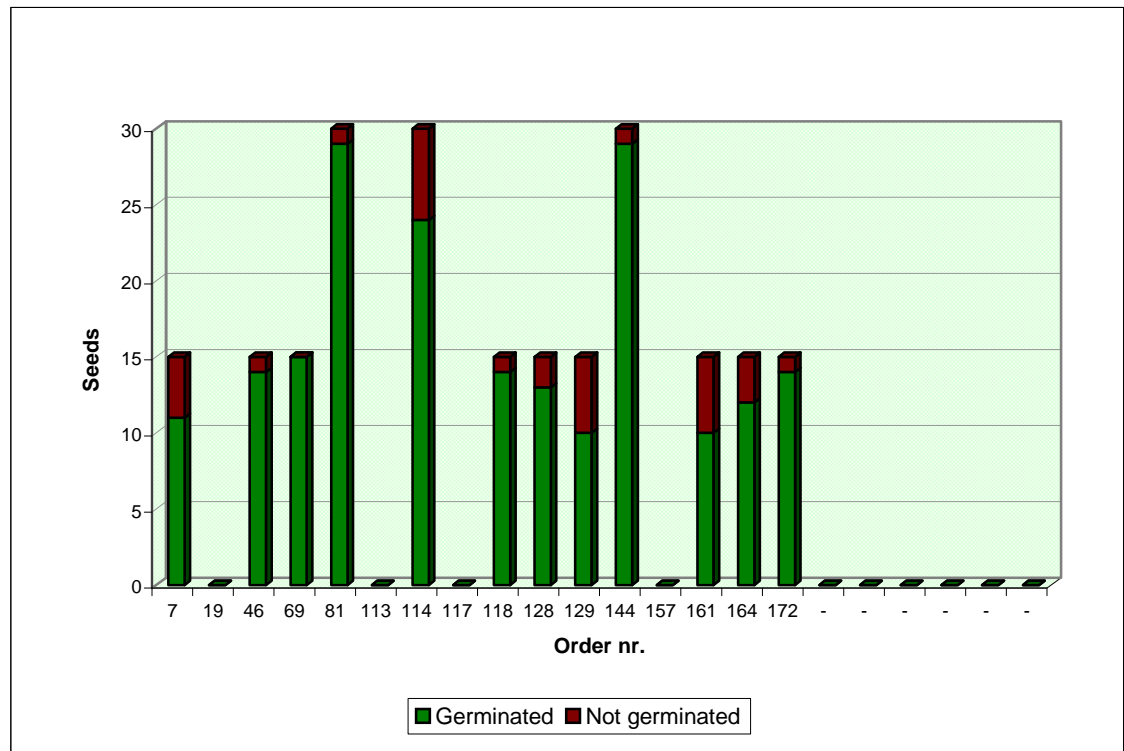

# Seeds Cactus .com

Online market for Cactus and Succulent Seeds

Sheet updated:

11/06/13

Germination rate for the genus:

**LITHOPS**

Investigated period data							
N	Order nr.	Seeds	Year of collection	Feedback	Not germinated	Germinated	%
1	7	15	2011	yes	4	11	73%
2	19	15	2011	no	n.a.	n.a.	n.a.
3	46	15	2011	yes	1	14	93%
4	69	15	2011	yes	0	15	100%
5	81	30	2011	yes	1	29	97%
6	113	15	2011	no	n.a.	n.a.	n.a.
7	114	30	2011	yes	6	24	80%
8	117	15	2011	no	n.a.	n.a.	n.a.
9	118	15	2011	yes	1	14	93%
10	128	15	2011	yes	2	13	87%
11	129	15	2011	yes	5	10	67%
12	144	30	2011	yes	1	29	97%
13	157	15	2011	no	n.a.	n.a.	n.a.
14	161	15	2011	yes	5	10	67%
15	164	15	2011	yes	3	12	80%
16	172	15	2011	yes	1	14	93%
17	-	-	-	-	-	-	-
18	-	-	-	-	-	-	-
19	-	-	-	-	-	-	-
20	-	-	-	-	-	-	-
21	-	-	-	-	-	-	-
22	-	-	-	-	-	-	-

Overall germination rate (available data): **86%**

Send your germination rate to  
[stats@seedscactus.com](mailto:stats@seedscactus.com)

NOTE: The above data are based solely on the feedback received from users, does not guarantee any result and have no claim to scientific validity. The indicated germination rate may have been influenced by many factors, not appropriated sowing and environmental conditions included, that are not under our control.