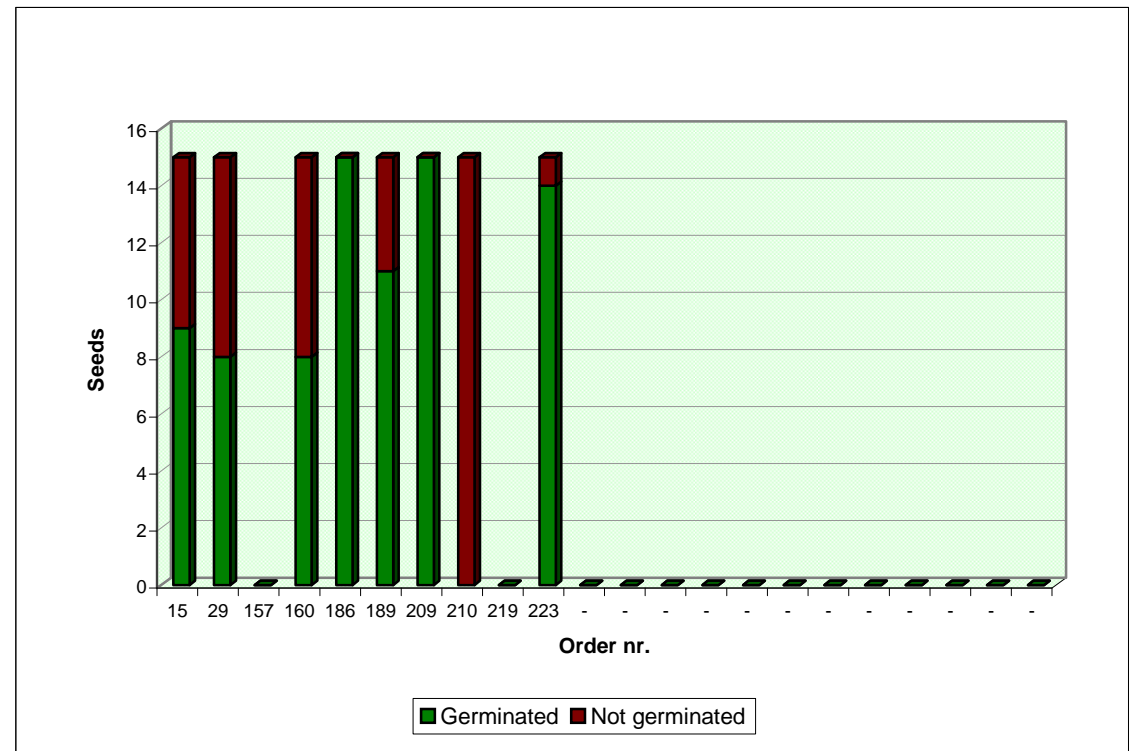

# Seeds Cactus .com

Online market for Cactus and Succulent Seeds

Sheet updated:

15/04/13

Germination rate for the genus:

**LEUCHTENBERGIA**

Investigated period data							
N	Order nr.	Seeds	Year of collection	Feedback	Not germinated	Germinated	%
1	15	15	2011	yes	6	9	60%
2	29	15	2011	yes	7	8	53%
3	157	15	2011	no	n.a.	n.a.	n.a.
4	160	15	2011	yes	7	8	53%
5	186	15	2011	yes	0	15	100%
6	189	15	2011	yes	4	11	73%
7	209	15	2011	yes	0	15	100%
8	210	15	2011	yes	15	0	0%
9	219	15	2011	no	n.a.	n.a.	n.a.
10	223	15	2011	yes	1	14	93%
11	-	-	-	-	-	-	-
12	-	-	-	-	-	-	-
13	-	-	-	-	-	-	-
14	-	-	-	-	-	-	-
15	-	-	-	-	-	-	-
16	-	-	-	-	-	-	-
17	-	-	-	-	-	-	-
18	-	-	-	-	-	-	-
19	-	-	-	-	-	-	-
20	-	-	-	-	-	-	-
21	-	-	-	-	-	-	-
22	-	-	-	-	-	-	-

Overall germination rate (available data): **67%**

Send your germination rate to  
[stats@seedscactus.com](mailto:stats@seedscactus.com)

NOTE: The above data are based solely on the feedback received from users, does not guarantee any result and have no claim to scientific validity. The indicated germination rate may have been influenced by many factors, not appropriated sowing and environmental conditions included, that are not under our control.