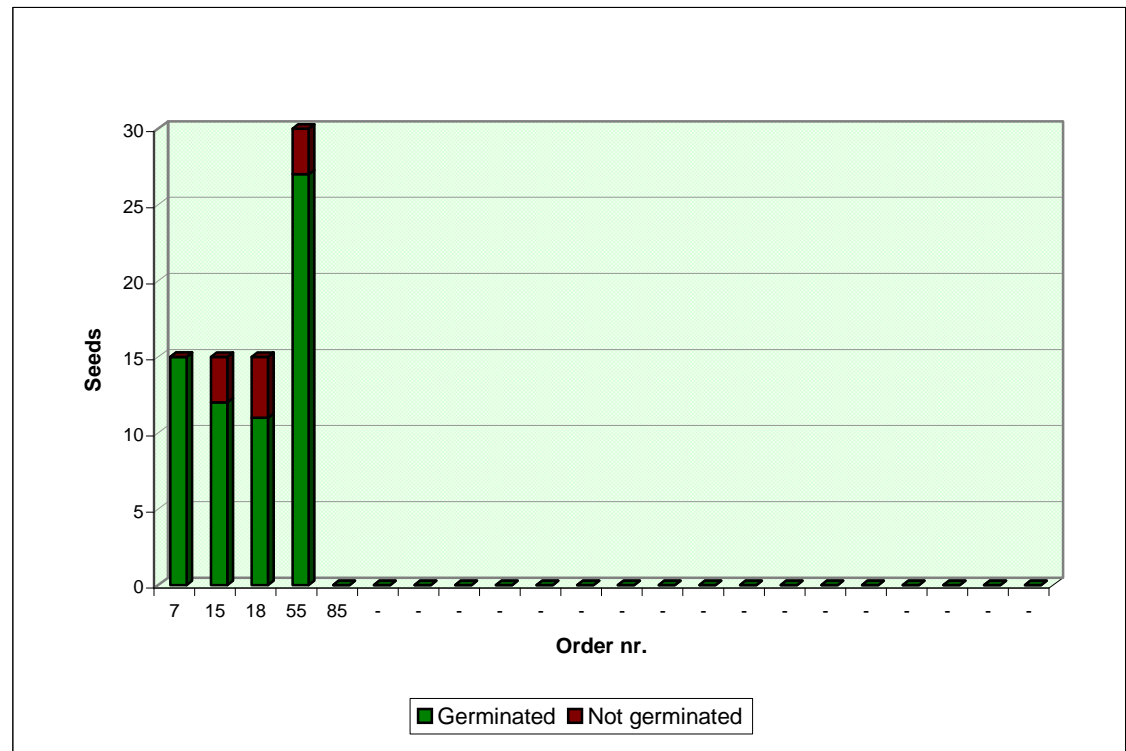

Seeds Cactus .com

Online market for Cactus and Succulent Seeds

Sheet updated:

07/07/13

Germination rate for the genus:

HAWORTHIA

Investigated period data							
N	Order nr.	Seeds	Year of collection	Feedback	Not germinated	Germinated	%
1	7	15	2011	yes	0	15	100%
2	15	15	2011	yes	3	12	80%
3	18	15	2011	yes	4	11	73%
4	55	30	2011	yes	3	27	90%
5	85	15	2011	no	n.a.	n.a.	n.a.
6	-	-	-	-	-	-	-
7	-	-	-	-	-	-	-
8	-	-	-	-	-	-	-
9	-	-	-	-	-	-	-
10	-	-	-	-	-	-	-
11	-	-	-	-	-	-	-
12	-	-	-	-	-	-	-
13	-	-	-	-	-	-	-
14	-	-	-	-	-	-	-
15	-	-	-	-	-	-	-
16	-	-	-	-	-	-	-
17	-	-	-	-	-	-	-
18	-	-	-	-	-	-	-
19	-	-	-	-	-	-	-
20	-	-	-	-	-	-	-
21	-	-	-	-	-	-	-
22	-	-	-	-	-	-	-

Overall germination rate (available data): **86%**

Send your germination rate to
stats@seedscactus.com

NOTE: The above data are based solely on the feedback received from users, does not guarantee any result and have no claim to scientific validity. The indicated germination rate may have been influenced by many factors, not appropriated sowing and environmental conditions included, that are not under our control.