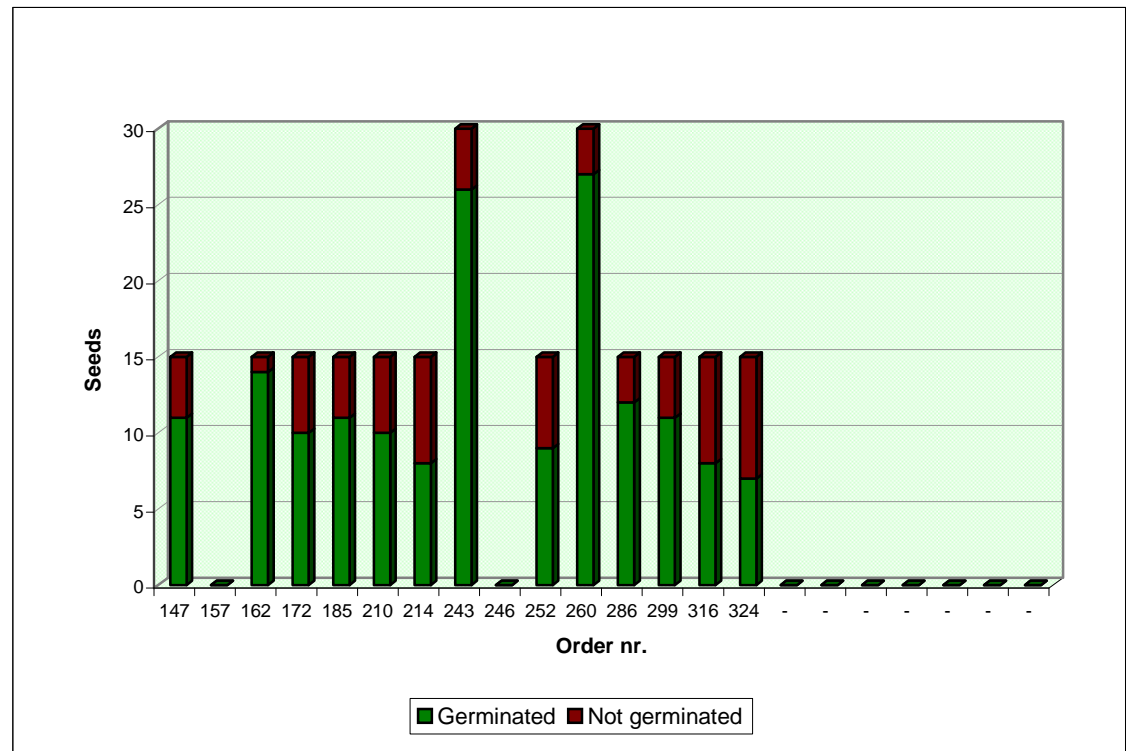

Seeds Cactus .com

Sheet updated:

18/06/13

Online market for Cactus and Succulent Seeds

Germination rate for the genus:

ERIOSYCE

Investigated period data							
N	Order nr.	Seeds	Year of collection	Feedback	Not germinated	Germinated	%
1	147	15	2011	yes	4	11	73%
2	157	15	2011	no	n.a.	n.a.	n.a.
3	162	15	2011	yes	1	14	93%
4	172	15	2011	yes	5	10	67%
5	185	15	2011	yes	4	11	73%
6	210	15	2011	yes	5	10	67%
7	214	15	2011	yes	7	8	53%
8	243	30	2011	yes	4	26	87%
9	246	15	2011	no	n.a.	n.a.	n.a.
10	252	15	2011	yes	6	9	60%
11	260	30	2011	yes	3	27	90%
12	286	15	2012	yes	3	12	80%
13	299	15	2012	yes	4	11	73%
14	316	15	2012	yes	7	8	53%
15	324	15	2012	yes	8	7	47%
16	-	-	-	-	-	-	-
17	-	-	-	-	-	-	-
18	-	-	-	-	-	-	-
19	-	-	-	-	-	-	-
20	-	-	-	-	-	-	-
21	-	-	-	-	-	-	-
22	-	-	-	-	-	-	-

Overall germination rate (available data): **71%**

Send your germination rate to
stats@seedscactus.com

NOTE: The above data are based solely on the feedback received from users, does not guarantee any result and have no claim to scientific validity. The indicated germination rate may have been influenced by many factors, not appropriated sowing and environmental conditions included, that are not under our control.