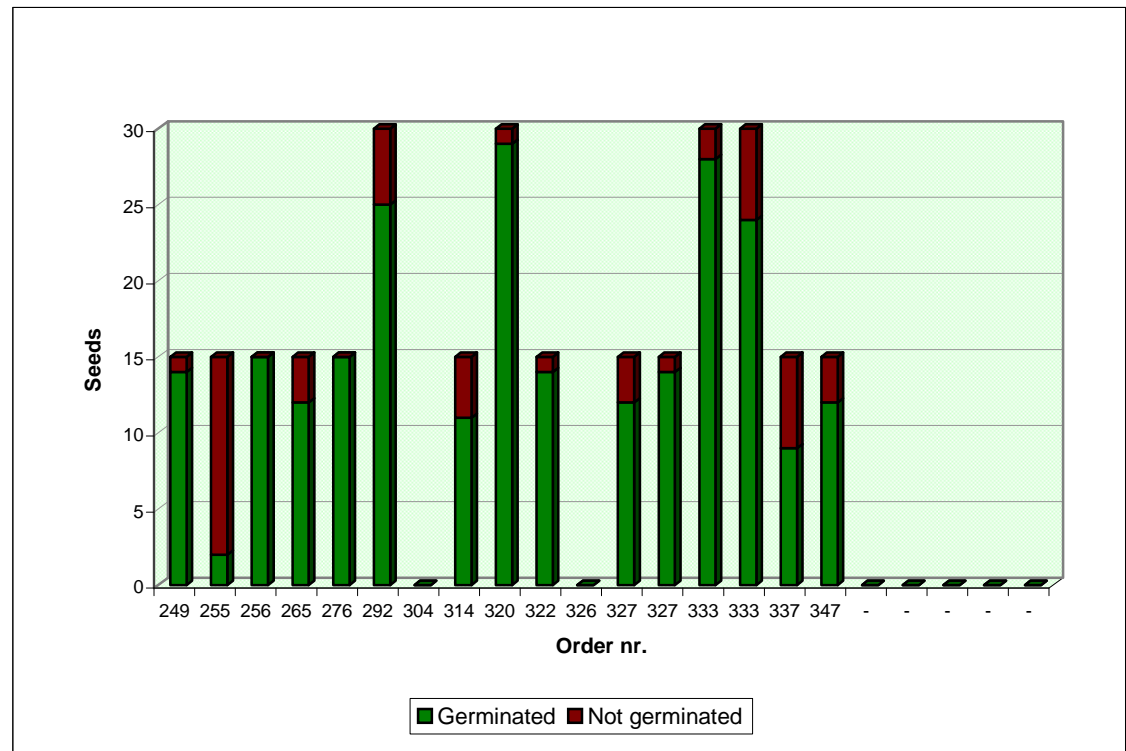

# Seeds Cactus .com

Online market for Cactus and Succulent Seeds

Sheet updated:

25/06/13

Germination rate for the genus:

**ECHINOPSIS**

| Investigated period data |           |       |                    |          |                |            |      |
|--------------------------|-----------|-------|--------------------|----------|----------------|------------|------|
| N                        | Order nr. | Seeds | Year of collection | Feedback | Not germinated | Germinated | %    |
| 1                        | 249       | 15    | 2011               | yes      | 1              | 14         | 93%  |
| 2                        | 255       | 15    | 2011               | yes      | 13             | 2          | 13%  |
| 3                        | 256       | 15    | 2011               | yes      | 0              | 15         | 100% |
| 4                        | 265       | 15    | 2012               | yes      | 3              | 12         | 80%  |
| 5                        | 276       | 15    | 2012               | yes      | 0              | 15         | 100% |
| 6                        | 292       | 30    | 2012               | yes      | 5              | 25         | 83%  |
| 7                        | 304       | 30    | 2012               | no       | n.a.           | n.a.       | n.a. |
| 8                        | 314       | 15    | 2012               | yes      | 4              | 11         | 73%  |
| 9                        | 320       | 30    | 2012               | yes      | 1              | 29         | 97%  |
| 10                       | 322       | 15    | 2012               | yes      | 1              | 14         | 93%  |
| 11                       | 326       | 30    | 2012               | no       | n.a.           | n.a.       | n.a. |
| 12                       | 327       | 15    | 2012               | yes      | 3              | 12         | 80%  |
| 13                       | 327       | 15    | 2012               | yes      | 1              | 14         | 93%  |
| 14                       | 333       | 30    | 2012               | yes      | 2              | 28         | 93%  |
| 15                       | 333       | 30    | 2012               | yes      | 6              | 24         | 80%  |
| 16                       | 337       | 15    | 2012               | yes      | 6              | 9          | 60%  |
| 17                       | 347       | 15    | 2012               | yes      | 3              | 12         | 80%  |
| 18                       | -         | -     | -                  | -        | -              | -          | -    |
| 19                       | -         | -     | -                  | -        | -              | -          | -    |
| 20                       | -         | -     | -                  | -        | -              | -          | -    |
| 21                       | -         | -     | -                  | -        | -              | -          | -    |
| 22                       | -         | -     | -                  | -        | -              | -          | -    |