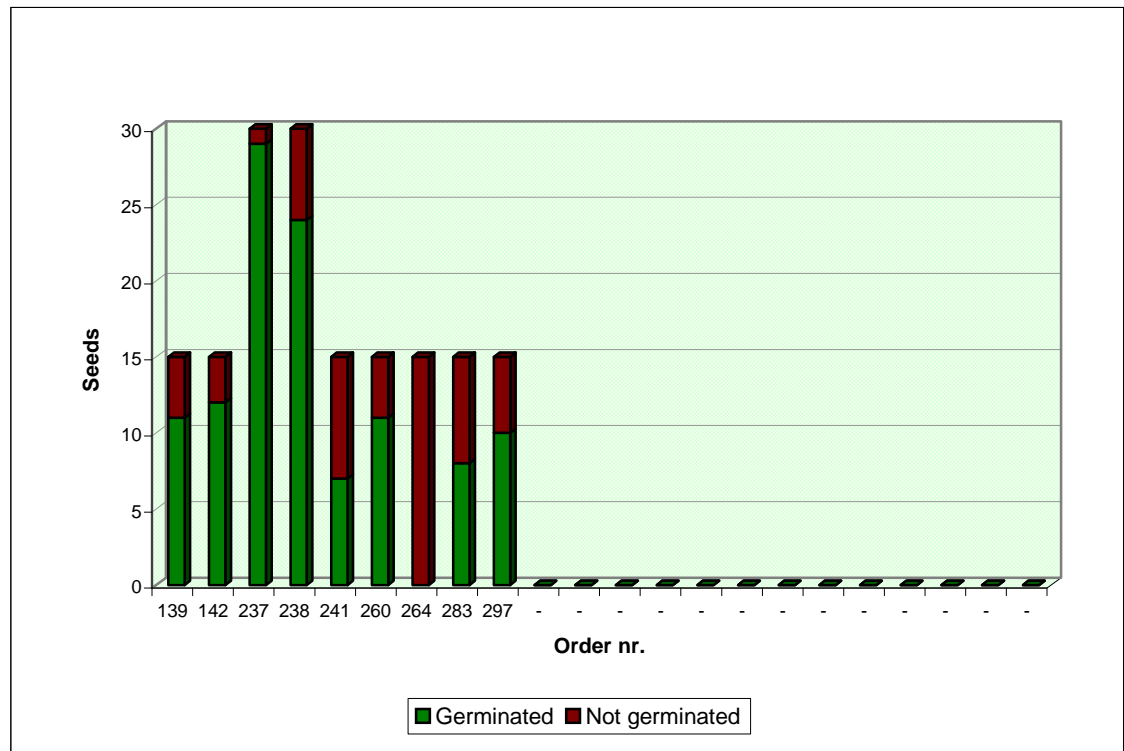

Seeds Cactus .com

Online market for Cactus and Succulent Seeds

Sheet updated:

02/06/13

Germination rate for the genus:

ECHEVERIA

| Investigated period data | | | | | | | |
|--------------------------|-----------|-------|--------------------|----------|----------------|------------|-----|
| N | Order nr. | Seeds | Year of collection | Feedback | Not germinated | Germinated | % |
| 1 | 139 | 15 | 2011 | yes | 4 | 11 | 73% |
| 2 | 142 | 15 | 2011 | yes | 3 | 12 | 80% |
| 3 | 237 | 30 | 2011 | yes | 1 | 29 | 97% |
| 4 | 238 | 30 | 2011 | yes | 6 | 24 | 80% |
| 5 | 241 | 15 | 2011 | yes | 8 | 7 | 47% |
| 6 | 260 | 15 | 2012 | yes | 4 | 11 | 73% |
| 7 | 264 | 15 | 2012 | yes | 15 | 0 | 0% |
| 8 | 283 | 15 | 2012 | yes | 7 | 8 | 53% |
| 9 | 297 | 15 | 2012 | yes | 5 | 10 | 67% |
| 10 | - | - | - | - | - | - | - |
| 11 | - | - | - | - | - | - | - |
| 12 | - | - | - | - | - | - | - |
| 13 | - | - | - | - | - | - | - |
| 14 | - | - | - | - | - | - | - |
| 15 | - | - | - | - | - | - | - |
| 16 | - | - | - | - | - | - | - |
| 17 | - | - | - | - | - | - | - |
| 18 | - | - | - | - | - | - | - |
| 19 | - | - | - | - | - | - | - |
| 20 | - | - | - | - | - | - | - |
| 21 | - | - | - | - | - | - | - |
| 22 | - | - | - | - | - | - | - |

Overall germination rate (available data): **63%**

Send your germination rate to
stats@seedscactus.com

NOTE: The above data are based solely on the feedback received from users, does not guarantee any result and have no claim to scientific validity. The indicated germination rate may have been influenced by many factors, not appropriated sowing and environmental conditions included, that are not under our control.