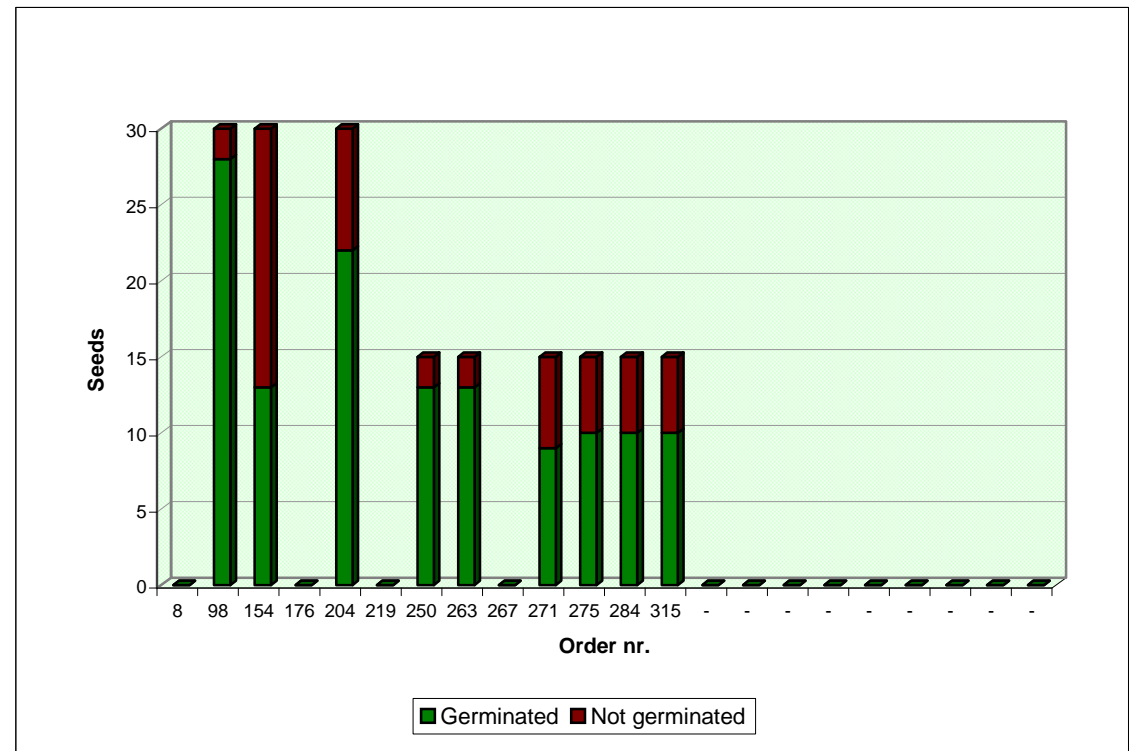

Seeds Cactus .com

Online market for Cactus and Succulent Seeds

Sheet updated:

27/04/13

Germination rate for the genus:

CRASSULA

Investigated period data							
N	Order nr.	Seeds	Year of collection	Feedback	Not germinated	Germinated	%
1	8	15	2011	no	n.a.	n.a.	n.a.
2	98	30	2011	yes	2	28	93%
3	154	30	2011	yes	17	13	43%
4	176	30	2011	no	n.a.	n.a.	n.a.
5	204	30	2011	yes	8	22	73%
6	219	30	2011	no	n.a.	n.a.	n.a.
7	250	15	2011	yes	2	13	87%
8	263	15	2012	yes	2	13	87%
9	267	15	2012	no	n.a.	n.a.	n.a.
10	271	15	2012	yes	6	9	60%
11	275	15	2012	yes	5	10	67%
12	284	15	2012	yes	5	10	67%
13	315	15	2012	yes	5	10	67%
14	-	-	-	-	-	-	-
15	-	-	-	-	-	-	-
16	-	-	-	-	-	-	-
17	-	-	-	-	-	-	-
18	-	-	-	-	-	-	-
19	-	-	-	-	-	-	-
20	-	-	-	-	-	-	-
21	-	-	-	-	-	-	-
22	-	-	-	-	-	-	-

Overall germination rate (available data): **71%**

Send your germination rate to
stats@seedscactus.com

NOTE: The above data are based solely on the feedback received from users, does not guarantee any result and have no claim to scientific validity. The indicated germination rate may have been influenced by many factors, not appropriated sowing and environmental conditions included, that are not under our control.