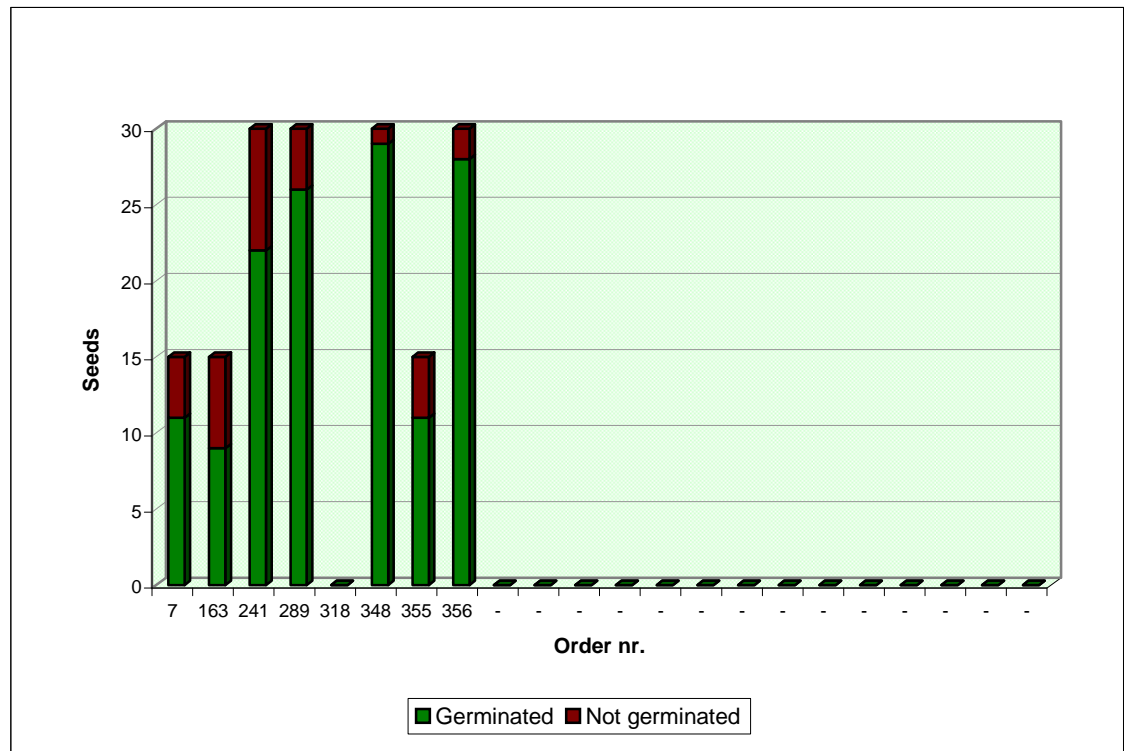

# Seeds Cactus .com

Online market for Cactus and Succulent Seeds

Sheet updated:

03/06/13

Germination rate for the genus:

**COPIAPOA**

Investigated period data							
N	Order nr.	Seeds	Year of collection	Feedback	Not germinated	Germinated	%
1	7	15	2011	yes	4	11	73%
2	163	15	2011	yes	6	9	60%
3	241	30	2011	yes	8	22	73%
4	289	30	2012	yes	4	26	87%
5	318	15	2012	no	n.a.	n.a.	n.a.
6	348	30	2012	yes	1	29	97%
7	355	15	2012	yes	4	11	73%
8	356	30	2012	yes	2	28	93%
9	-	-	-	-	-	-	-
10	-	-	-	-	-	-	-
11	-	-	-	-	-	-	-
12	-	-	-	-	-	-	-
13	-	-	-	-	-	-	-
14	-	-	-	-	-	-	-
15	-	-	-	-	-	-	-
16	-	-	-	-	-	-	-
17	-	-	-	-	-	-	-
18	-	-	-	-	-	-	-
19	-	-	-	-	-	-	-
20	-	-	-	-	-	-	-
21	-	-	-	-	-	-	-
22	-	-	-	-	-	-	-

Overall germination rate (available data): **80%**

Send your germination rate to  
[stats@seedscactus.com](mailto:stats@seedscactus.com)

NOTE: The above data are based solely on the feedback received from users, does not guarantee any result and have no claim to scientific validity. The indicated germination rate may have been influenced by many factors, not appropriated sowing and environmental conditions included, that are not under our control.