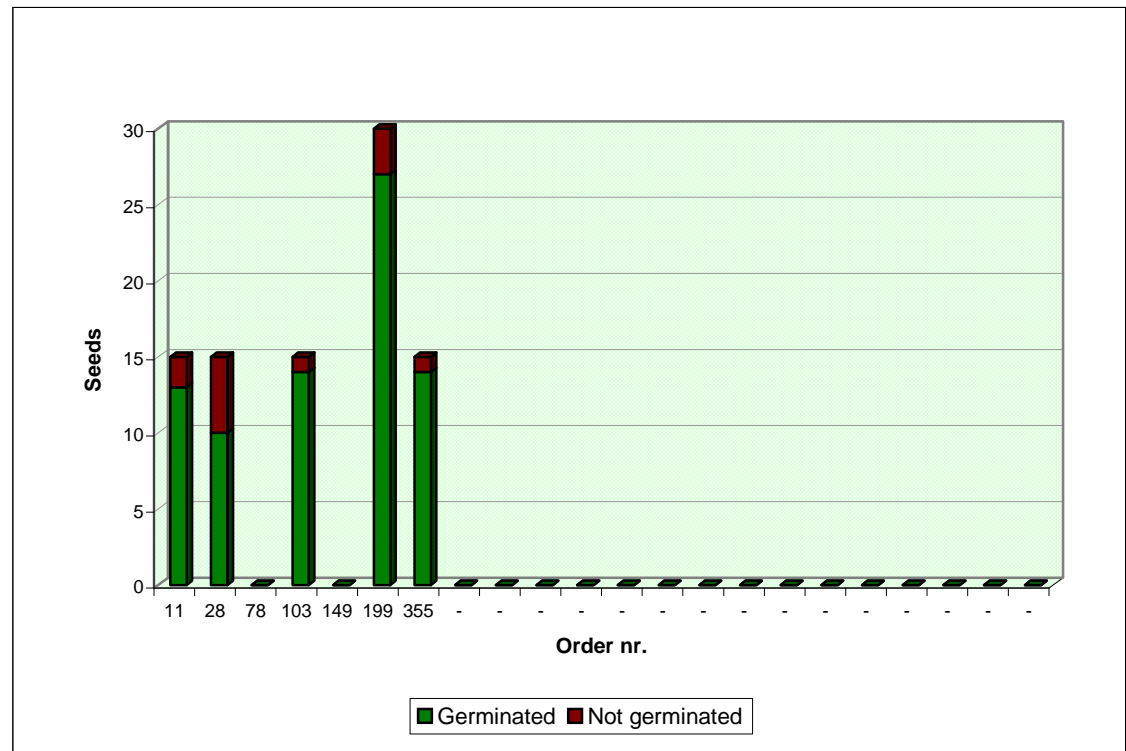

Seeds Cactus .com

Online market for Cactus and Succulent Seeds

Sheet updated:

04/07/13

Germination rate for the genus:

CONOPHYTUM

Investigated period data							
N	Order nr.	Seeds	Year of collection	Feedback	Not germinated	Germinated	%
1	11	15	2011	yes	2	13	87%
2	28	15	2011	yes	5	10	67%
3	78	15	2011	no	n.a.	n.a.	n.a.
4	103	15	2011	yes	1	14	93%
5	149	15	2011	no	n.a.	n.a.	n.a.
6	199	30	2011	yes	3	27	90%
7	355	15	2012	yes	1	14	93%
8	-	-	-	-	-	-	-
9	-	-	-	-	-	-	-
10	-	-	-	-	-	-	-
11	-	-	-	-	-	-	-
12	-	-	-	-	-	-	-
13	-	-	-	-	-	-	-
14	-	-	-	-	-	-	-
15	-	-	-	-	-	-	-
16	-	-	-	-	-	-	-
17	-	-	-	-	-	-	-
18	-	-	-	-	-	-	-
19	-	-	-	-	-	-	-
20	-	-	-	-	-	-	-
21	-	-	-	-	-	-	-
22	-	-	-	-	-	-	-

Overall germination rate (available data): **86%**

Send your germination rate to
stats@seedscactus.com

NOTE: The above data are based solely on the feedback received from users, does not guarantee any result and have no claim to scientific validity. The indicated germination rate may have been influenced by many factors, not appropriated sowing and environmental conditions included, that are not under our control.