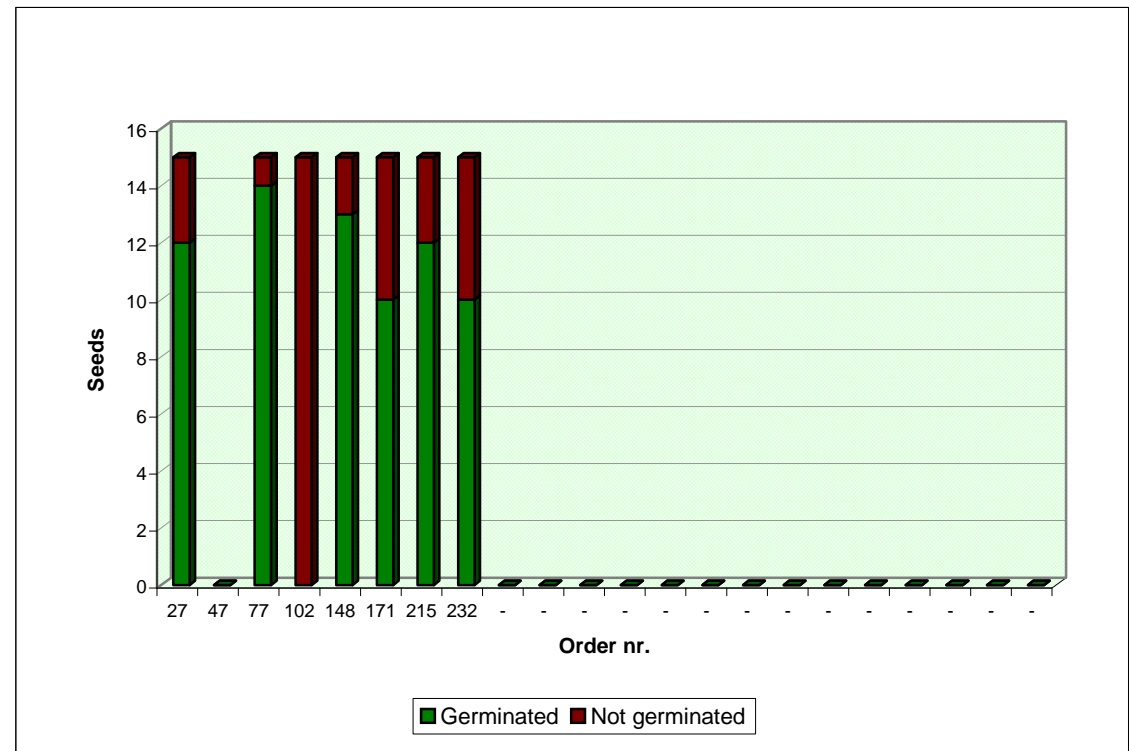

Seeds Cactus .com

Online market for Cactus and Succulent Seeds

Sheet updated:

19/05/13

Germination rate for the genus:

BLOSSFELDIA

Investigated period data							
N	Order nr.	Seeds	Year of collection	Feedback	Not germinated	Germinated	%
1	27	15	2011	yes	3	12	80%
2	47	15	2011	no	n.a.	n.a.	n.a.
3	77	15	2011	yes	1	14	93%
4	102	15	2011	yes	15	0	0%
5	148	15	2011	yes	2	13	87%
6	171	15	2011	yes	5	10	67%
7	215	15	2011	yes	3	12	80%
8	232	15	2011	yes	5	10	67%
9	-	-	-	-	-	-	-
10	-	-	-	-	-	-	-
11	-	-	-	-	-	-	-
12	-	-	-	-	-	-	-
13	-	-	-	-	-	-	-
14	-	-	-	-	-	-	-
15	-	-	-	-	-	-	-
16	-	-	-	-	-	-	-
17	-	-	-	-	-	-	-
18	-	-	-	-	-	-	-
19	-	-	-	-	-	-	-
20	-	-	-	-	-	-	-
21	-	-	-	-	-	-	-
22	-	-	-	-	-	-	-

Overall germination rate (available data): **68%**

Send your germination rate to
stats@seedscactus.com

NOTE: The above data are based solely on the feedback received from users, does not guarantee any result and have no claim to scientific validity. The indicated germination rate may have been influenced by many factors, not appropriated sowing and environmental conditions included, that are not under our control.