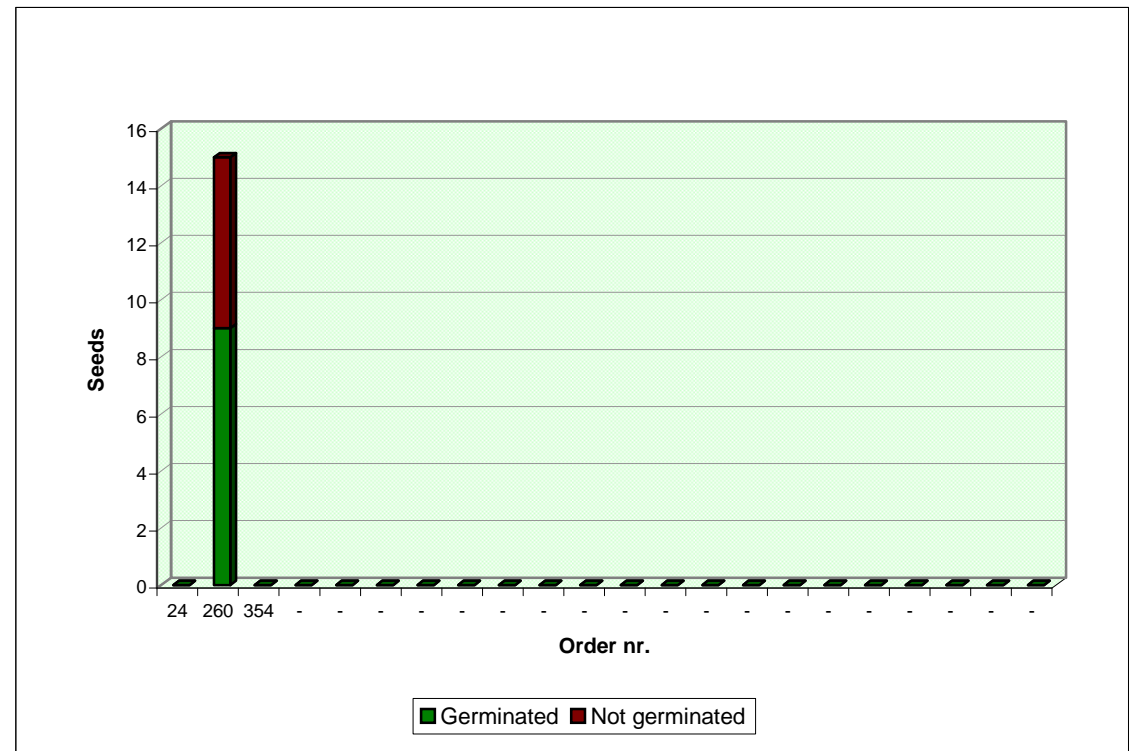

Seeds Cactus .com

Online market for Cactus and Succulent Seeds

Sheet updated:

18/03/13

Germination rate for the genus:

AREQUIPA

Investigated period data							
N	Order nr.	Seeds	Year of collection	Feedback	Not germinated	Germinated	%
1	24	15	2011	no	n.a.	n.a.	n.a.
2	260	15	2011	yes	6	9	60%
3	354	15	2012	no	n.a.	n.a.	n.a.
4	-	-	-	-	-	-	-
5	-	-	-	-	-	-	-
6	-	-	-	-	-	-	-
7	-	-	-	-	-	-	-
8	-	-	-	-	-	-	-
9	-	-	-	-	-	-	-
10	-	-	-	-	-	-	-
11	-	-	-	-	-	-	-
12	-	-	-	-	-	-	-
13	-	-	-	-	-	-	-
14	-	-	-	-	-	-	-
15	-	-	-	-	-	-	-
16	-	-	-	-	-	-	-
17	-	-	-	-	-	-	-
18	-	-	-	-	-	-	-
19	-	-	-	-	-	-	-
20	-	-	-	-	-	-	-
21	-	-	-	-	-	-	-
22	-	-	-	-	-	-	-

Overall germination rate (available data): **60%**

Send your germination rate to
stats@seedscactus.com

NOTE: The above data are based solely on the feedback received from users, does not guarantee any result and have no claim to scientific validity. The indicated germination rate may have been influenced by many factors, not appropriated sowing and environmental conditions included, that are not under our control.