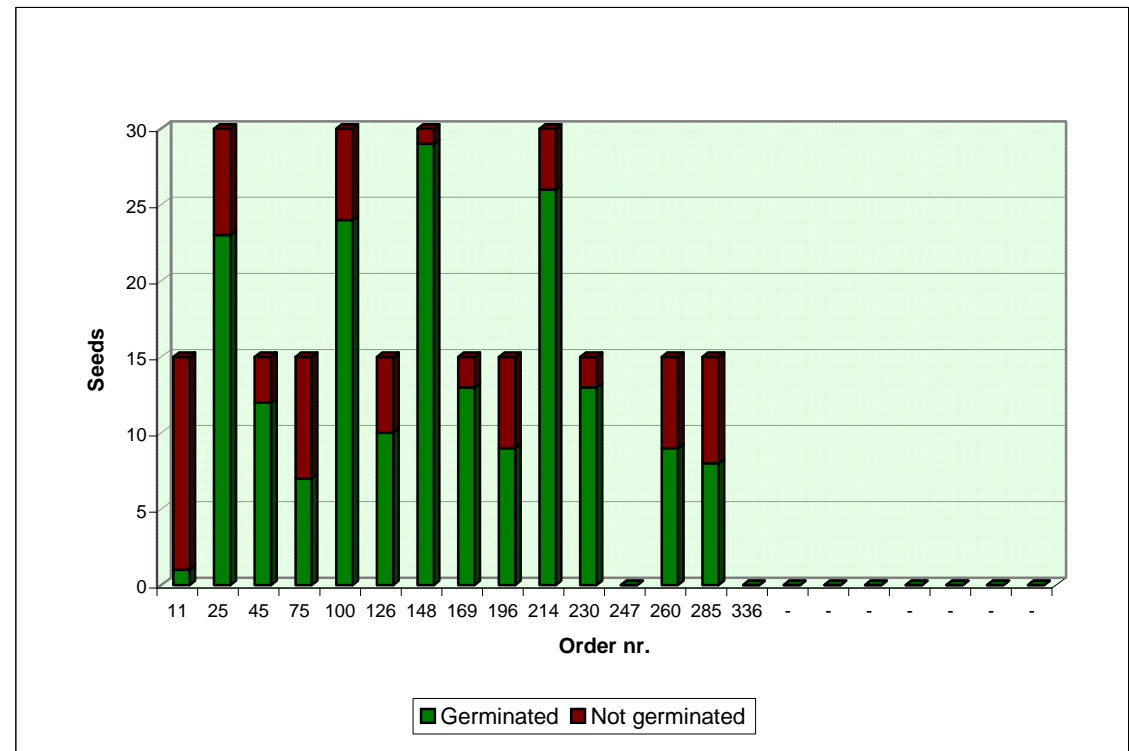

Seeds Cactus .com

Online market for Cactus and Succulent Seeds

Sheet updated:

16/06/13

Germination rate for the genus:

ALOE

Investigated period data							
N	Order nr.	Seeds	Year of collection	Feedback	Not germinated	Germinated	%
1	11	15	2011	yes	14	1	7%
2	25	30	2011	yes	7	23	77%
3	45	15	2011	yes	3	12	80%
4	75	15	2011	yes	8	7	47%
5	100	30	2011	yes	6	24	80%
6	126	15	2011	yes	5	10	67%
7	148	30	2011	yes	1	29	97%
8	169	15	2011	yes	2	13	87%
9	196	15	2011	yes	6	9	60%
10	214	30	2011	yes	4	26	87%
11	230	15	2011	yes	2	13	87%
12	247	30	2011	no	n.a.	n.a.	n.a.
13	260	15	2011	yes	6	9	60%
14	285	15	2012	yes	7	8	53%
15	336	15	2012	no	n.a.	n.a.	n.a.
16	-	-	-	-	-	-	-
17	-	-	-	-	-	-	-
18	-	-	-	-	-	-	-
19	-	-	-	-	-	-	-
20	-	-	-	-	-	-	-
21	-	-	-	-	-	-	-
22	-	-	-	-	-	-	-

Overall germination rate (available data): **68%**

Send your germination rate to
stats@seedscactus.com

NOTE: The above data are based solely on the feedback received from users, does not guarantee any result and have no claim to scientific validity. The indicated germination rate may have been influenced by many factors, not appropriated sowing and environmental conditions included, that are not under our control.