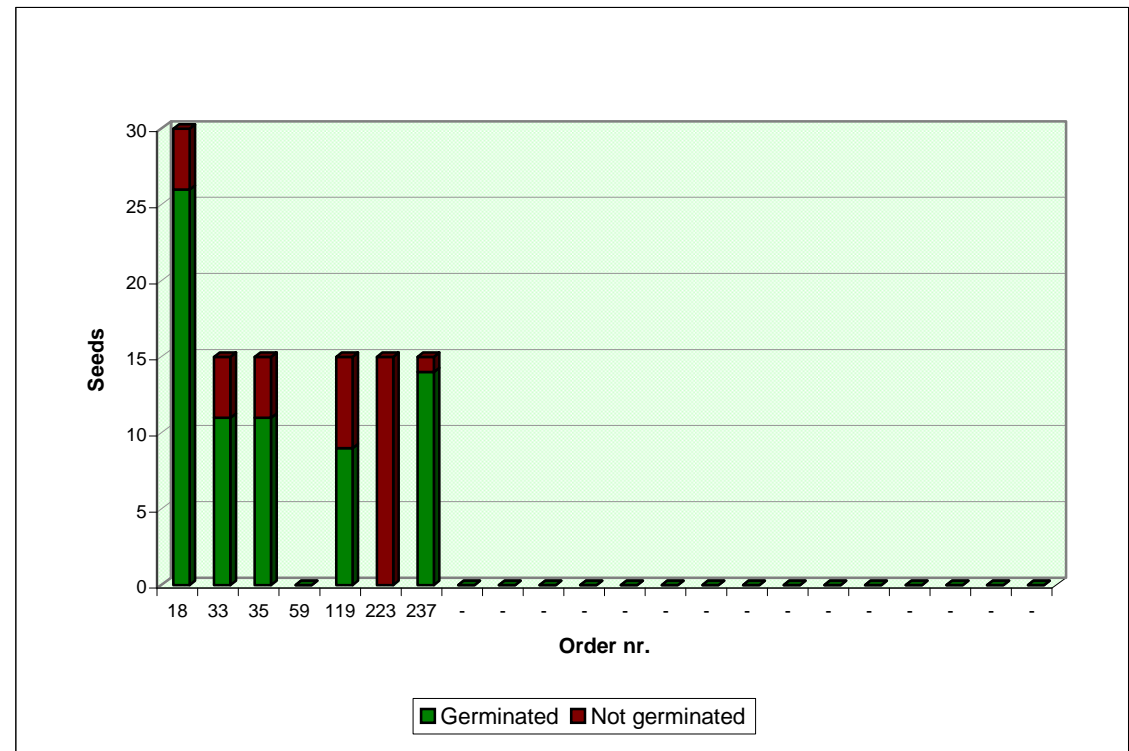

# Seeds Cactus .com

Online market for Cactus and Succulent Seeds

Sheet updated:

29/05/13

Germination rate for the genus:

**SULCOREBUTIA**

Investigated period data							
N	Order nr.	Seeds	Year of collection	Feedback	Not germinated	Germinated	%
1	18	30	2011	yes	4	26	87%
2	33	15	2011	yes	4	11	73%
3	35	15	2011	yes	4	11	73%
4	59	15	2011	no	n.a.	n.a.	n.a.
5	119	15	2011	yes	6	9	60%
6	223	15	2011	yes	15	0	0%
7	237	15	2011	yes	1	14	93%
8	-	-	-	-	-	-	-
9	-	-	-	-	-	-	-
10	-	-	-	-	-	-	-
11	-	-	-	-	-	-	-
12	-	-	-	-	-	-	-
13	-	-	-	-	-	-	-
14	-	-	-	-	-	-	-
15	-	-	-	-	-	-	-
16	-	-	-	-	-	-	-
17	-	-	-	-	-	-	-
18	-	-	-	-	-	-	-
19	-	-	-	-	-	-	-
20	-	-	-	-	-	-	-
21	-	-	-	-	-	-	-
22	-	-	-	-	-	-	-

Overall germination rate (available data): **64%**

Send your germination rate to  
[stats@seedscactus.com](mailto:stats@seedscactus.com)

NOTE: The above data are based solely on the feedback received from users, does not guarantee any result and have no claim to scientific validity. The indicated germination rate may have been influenced by many factors, not appropriated sowing and environmental conditions included, that are not under our control.