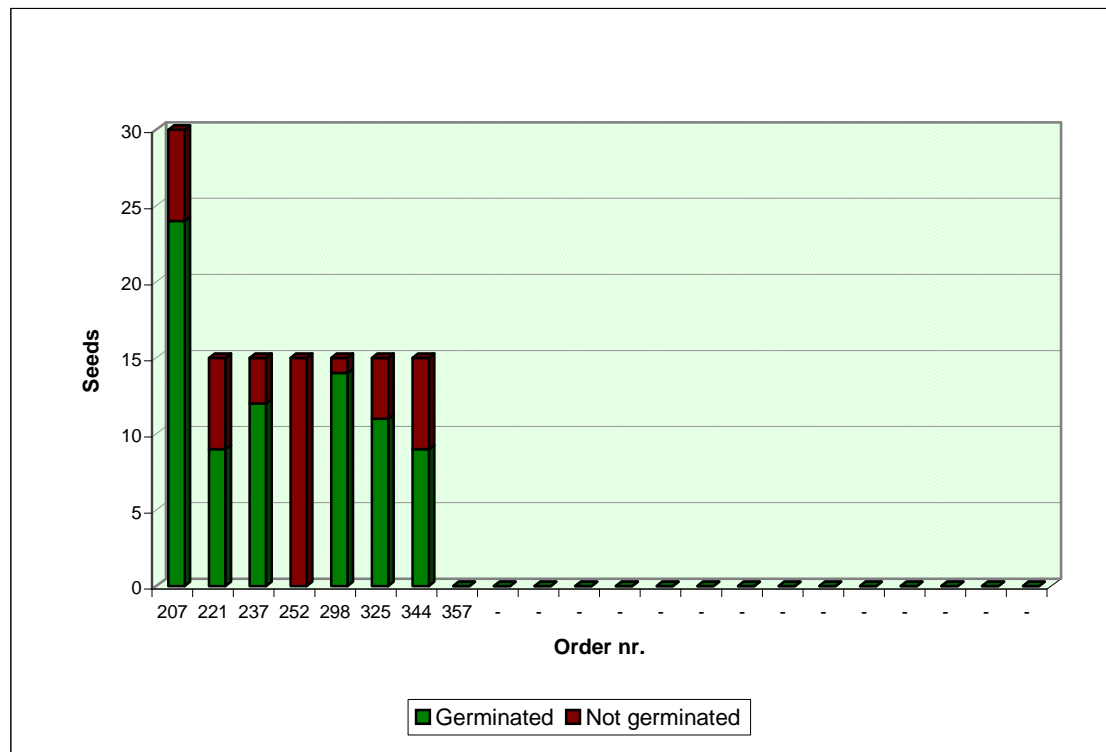

# Seeds Cactus .com

Online market for Cactus and Succulent Seeds

Sheet updated:

23/04/13

Germination rate for the genus:

**STAPELIA**

Investigated period data							
N	Order nr.	Seeds	Year of collection	Feedback	Not germinated	Germinated	%
1	207	30	2011	yes	6	24	80%
2	221	15	2011	yes	6	9	60%
3	237	15	2011	yes	3	12	80%
4	252	15	2011	yes	15	0	0%
5	298	15	2012	yes	1	14	93%
6	325	15	2012	yes	4	11	73%
7	344	15	2012	yes	6	9	60%
8	357	15	2012	no	n.a.	n.a.	n.a.
9	-	-	-	-	-	-	-
10	-	-	-	-	-	-	-
11	-	-	-	-	-	-	-
12	-	-	-	-	-	-	-
13	-	-	-	-	-	-	-
14	-	-	-	-	-	-	-
15	-	-	-	-	-	-	-
16	-	-	-	-	-	-	-
17	-	-	-	-	-	-	-
18	-	-	-	-	-	-	-
19	-	-	-	-	-	-	-
20	-	-	-	-	-	-	-
21	-	-	-	-	-	-	-
22	-	-	-	-	-	-	-

Overall germination rate (available data): **64%**

Send your germination rate to  
[stats@seedscactus.com](mailto:stats@seedscactus.com)

NOTE: The above data are based solely on the feedback received from users, does not guarantee any result and have no claim to scientific validity. The indicated germination rate may have been influenced by many factors, not appropriated sowing and environmental conditions included, that are not under our control.