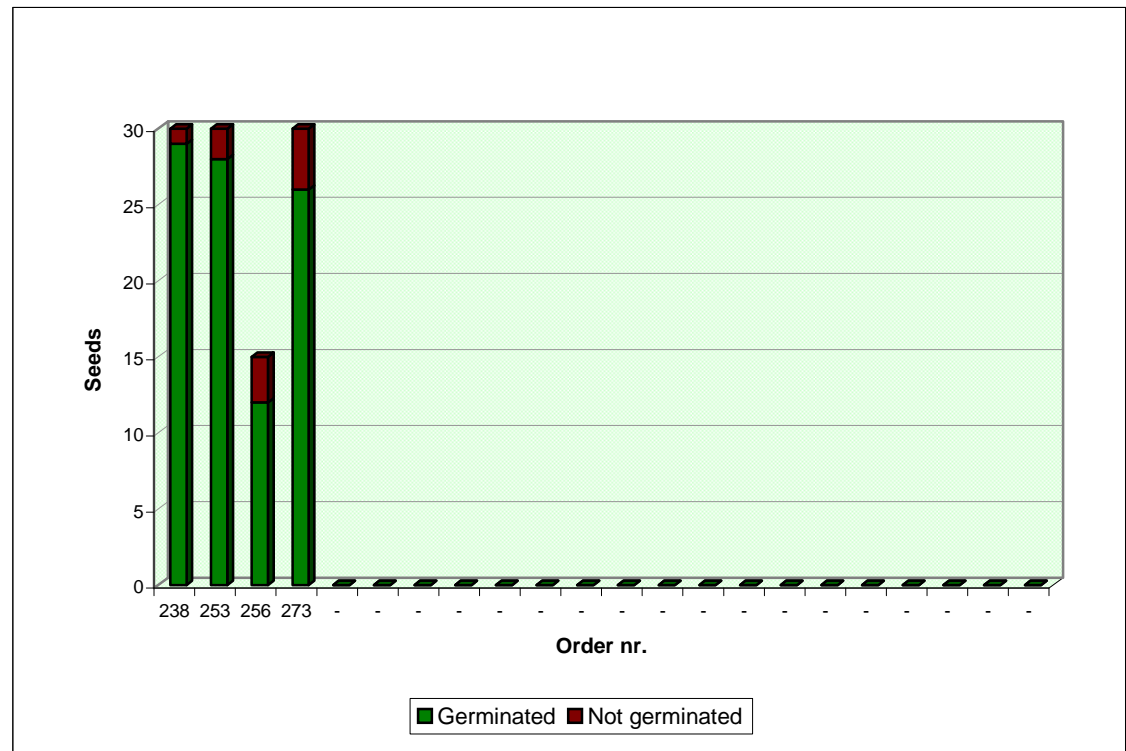

Seeds Cactus .com

Online market for Cactus and Succulent Seeds

Sheet updated:

20/03/13

Germination rate for the genus:

SETICEREUS

Investigated period data							
N	Order nr.	Seeds	Year of collection	Feedback	Not germinated	Germinated	%
1	238	30	2011	yes	1	29	97%
2	253	30	2011	yes	2	28	93%
3	256	15	2011	yes	3	12	80%
4	273	30	2012	yes	4	26	87%
5	-	-	-	-	-	-	-
6	-	-	-	-	-	-	-
7	-	-	-	-	-	-	-
8	-	-	-	-	-	-	-
9	-	-	-	-	-	-	-
10	-	-	-	-	-	-	-
11	-	-	-	-	-	-	-
12	-	-	-	-	-	-	-
13	-	-	-	-	-	-	-
14	-	-	-	-	-	-	-
15	-	-	-	-	-	-	-
16	-	-	-	-	-	-	-
17	-	-	-	-	-	-	-
18	-	-	-	-	-	-	-
19	-	-	-	-	-	-	-
20	-	-	-	-	-	-	-
21	-	-	-	-	-	-	-
22	-	-	-	-	-	-	-

Overall germination rate (available data): **89%**

Send your germination rate to
stats@seedscactus.com

NOTE: The above data are based solely on the feedback received from users, does not guarantee any result and have no claim to scientific validity. The indicated germination rate may have been influenced by many factors, not appropriated sowing and environmental conditions included, that are not under our control.