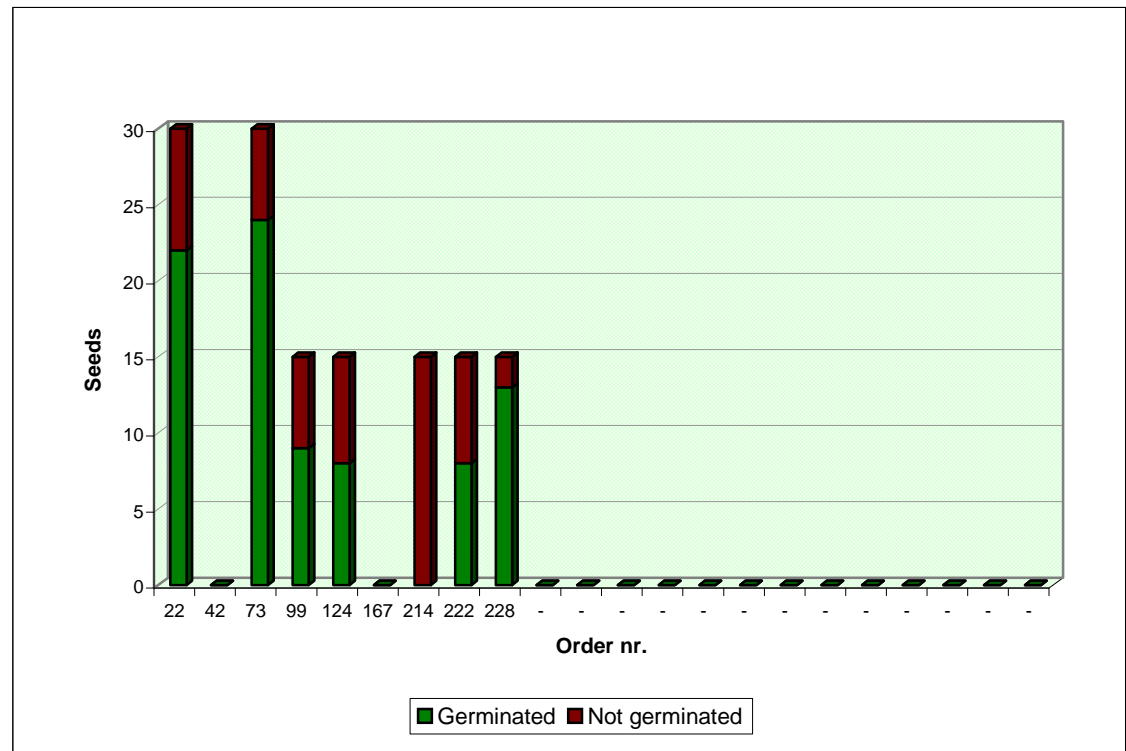

Seeds Cactus .com

Online market for Cactus and Succulent Seeds

Sheet updated:

11/04/13

Germination rate for the genus:

SEDUM

Investigated period data							
N	Order nr.	Seeds	Year of collection	Feedback	Not germinated	Germinated	%
1	22	30	2011	yes	8	22	73%
2	42	15	2011	no	n.a.	n.a.	n.a.
3	73	30	2011	yes	6	24	80%
4	99	15	2011	yes	6	9	60%
5	124	15	2011	yes	7	8	53%
6	167	15	2011	no	n.a.	n.a.	n.a.
7	214	15	2011	yes	15	0	0%
8	222	15	2011	yes	7	8	53%
9	228	15	2011	yes	2	13	87%
10	-	-	-	-	-	-	-
11	-	-	-	-	-	-	-
12	-	-	-	-	-	-	-
13	-	-	-	-	-	-	-
14	-	-	-	-	-	-	-
15	-	-	-	-	-	-	-
16	-	-	-	-	-	-	-
17	-	-	-	-	-	-	-
18	-	-	-	-	-	-	-
19	-	-	-	-	-	-	-
20	-	-	-	-	-	-	-
21	-	-	-	-	-	-	-
22	-	-	-	-	-	-	-

Overall germination rate (available data): **58%**

Send your germination rate to
stats@seedscactus.com

NOTE: The above data are based solely on the feedback received from users, does not guarantee any result and have no claim to scientific validity. The indicated germination rate may have been influenced by many factors, not appropriated sowing and environmental conditions included, that are not under our control.