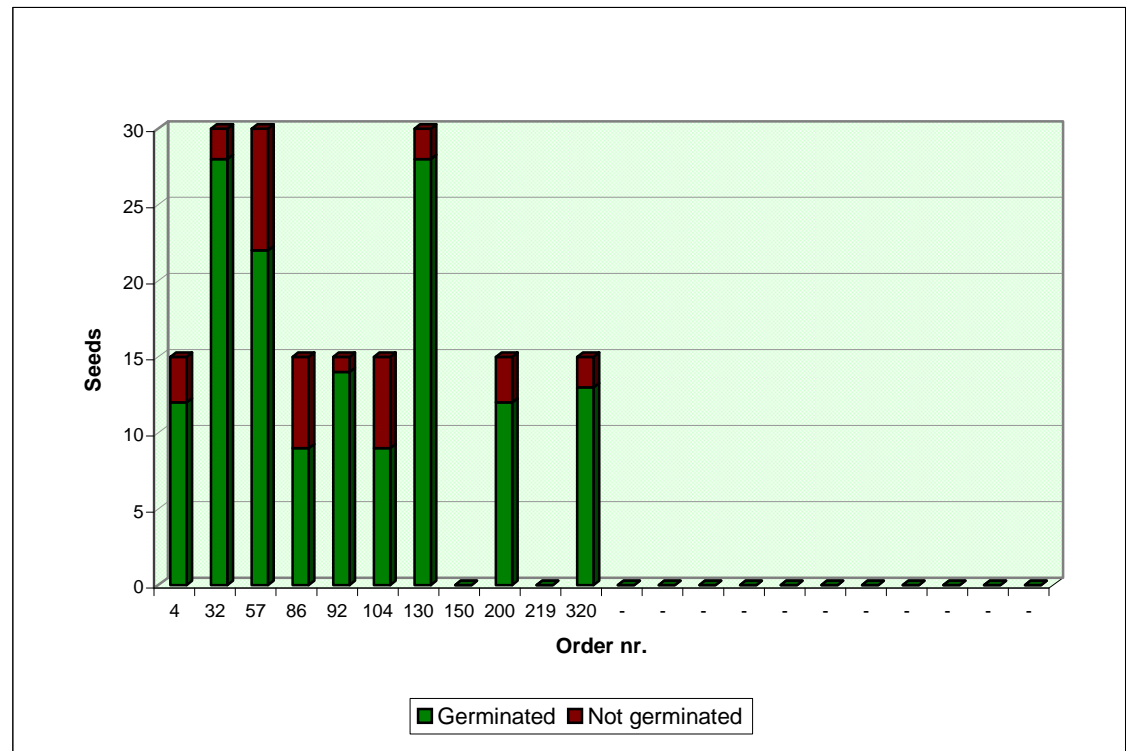

Seeds Cactus .com

Online market for Cactus and Succulent Seeds

Sheet updated:

04/06/13

Germination rate for the genus:

PARODIA

Investigated period data							
N	Order nr.	Seeds	Year of collection	Feedback	Not germinated	Germinated	%
1	4	15	2011	yes	3	12	80%
2	32	30	2011	yes	2	28	93%
3	57	30	2011	yes	8	22	73%
4	86	15	2011	yes	6	9	60%
5	92	15	2011	yes	1	14	93%
6	104	15	2011	yes	6	9	60%
7	130	30	2011	yes	2	28	93%
8	150	15	2011	no	n.a.	n.a.	n.a.
9	200	15	2011	yes	3	12	80%
10	219	15	2011	no	n.a.	n.a.	n.a.
11	320	15	2012	yes	2	13	87%
12	-	-	-	-	-	-	-
13	-	-	-	-	-	-	-
14	-	-	-	-	-	-	-
15	-	-	-	-	-	-	-
16	-	-	-	-	-	-	-
17	-	-	-	-	-	-	-
18	-	-	-	-	-	-	-
19	-	-	-	-	-	-	-
20	-	-	-	-	-	-	-
21	-	-	-	-	-	-	-
22	-	-	-	-	-	-	-

Overall germination rate (available data): **80%**

Send your germination rate to
stats@seedscactus.com

NOTE: The above data are based solely on the feedback received from users, does not guarantee any result and have no claim to scientific validity. The indicated germination rate may have been influenced by many factors, not appropriated sowing and environmental conditions included, that are not under our control.