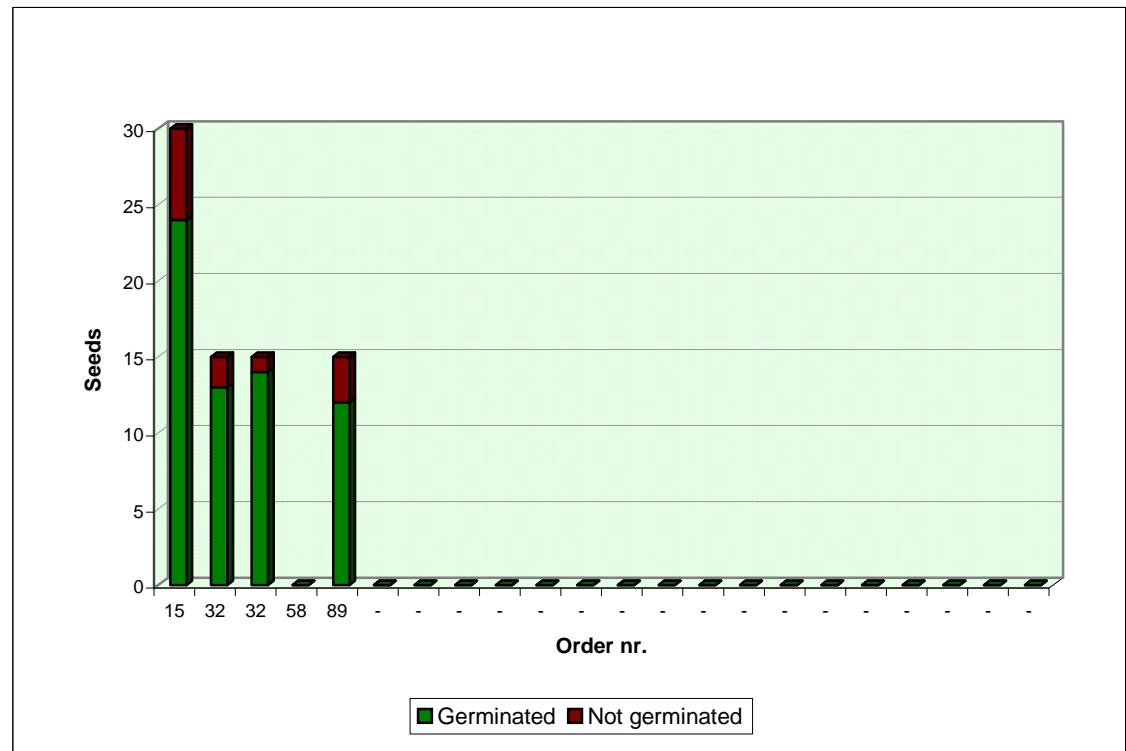

Seeds Cactus .com

Online market for Cactus and Succulent Seeds

Sheet updated:

23/03/13

Germination rate for the genus:

OREOCEREUS

Investigated period data							
N	Order nr.	Seeds	Year of collection	Feedback	Not germinated	Germinated	%
1	15	30	2011	yes	6	24	80%
2	32	15	2011	yes	2	13	87%
3	32	15	2011	yes	1	14	93%
4	58	15	2011	no	n.a.	n.a.	n.a.
5	89	15	2011	yes	3	12	80%
6	-	-	-	-	-	-	-
7	-	-	-	-	-	-	-
8	-	-	-	-	-	-	-
9	-	-	-	-	-	-	-
10	-	-	-	-	-	-	-
11	-	-	-	-	-	-	-
12	-	-	-	-	-	-	-
13	-	-	-	-	-	-	-
14	-	-	-	-	-	-	-
15	-	-	-	-	-	-	-
16	-	-	-	-	-	-	-
17	-	-	-	-	-	-	-
18	-	-	-	-	-	-	-
19	-	-	-	-	-	-	-
20	-	-	-	-	-	-	-
21	-	-	-	-	-	-	-
22	-	-	-	-	-	-	-

Overall germination rate (available data): **85%**

Send your germination rate to
stats@seedscactus.com

NOTE: The above data are based solely on the feedback received from users, does not guarantee any result and have no claim to scientific validity. The indicated germination rate may have been influenced by many factors, not appropriated sowing and environmental conditions included, that are not under our control.