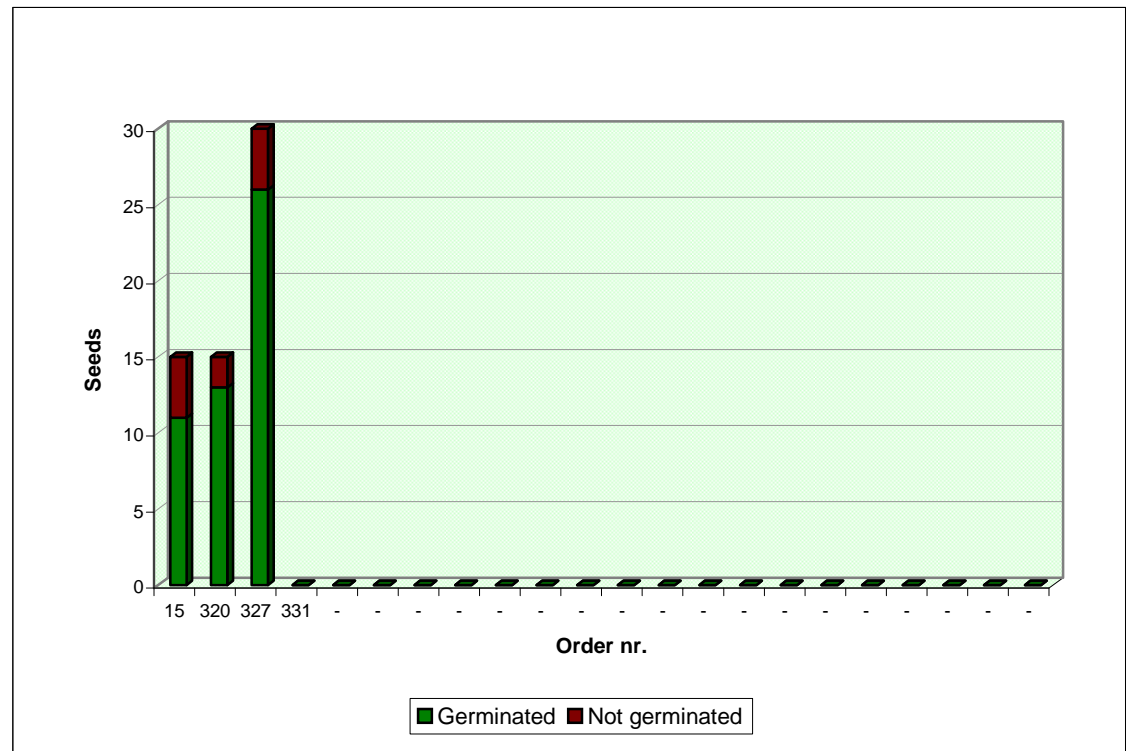

# Seeds Cactus .com

Online market for Cactus and Succulent Seeds

Sheet updated:

30/05/13

Germination rate for the genus:

**OPHTHALMOPHYLLUM**

Investigated period data							
N	Order nr.	Seeds	Year of collection	Feedback	Not germinated	Germinated	%
1	15	15	2011	yes	4	11	73%
2	320	15	2012	yes	2	13	87%
3	327	30	2012	yes	4	26	87%
4	331	30	2012	no	n.a.	n.a.	n.a.
5	-	-	-	-	-	-	-
6	-	-	-	-	-	-	-
7	-	-	-	-	-	-	-
8	-	-	-	-	-	-	-
9	-	-	-	-	-	-	-
10	-	-	-	-	-	-	-
11	-	-	-	-	-	-	-
12	-	-	-	-	-	-	-
13	-	-	-	-	-	-	-
14	-	-	-	-	-	-	-
15	-	-	-	-	-	-	-
16	-	-	-	-	-	-	-
17	-	-	-	-	-	-	-
18	-	-	-	-	-	-	-
19	-	-	-	-	-	-	-
20	-	-	-	-	-	-	-
21	-	-	-	-	-	-	-
22	-	-	-	-	-	-	-

Overall germination rate (available data): **82%**

Send your germination rate to  
[stats@seedscactus.com](mailto:stats@seedscactus.com)

NOTE: The above data are based solely on the feedback received from users, does not guarantee any result and have no claim to scientific validity. The indicated germination rate may have been influenced by many factors, not appropriated sowing and environmental conditions included, that are not under our control.