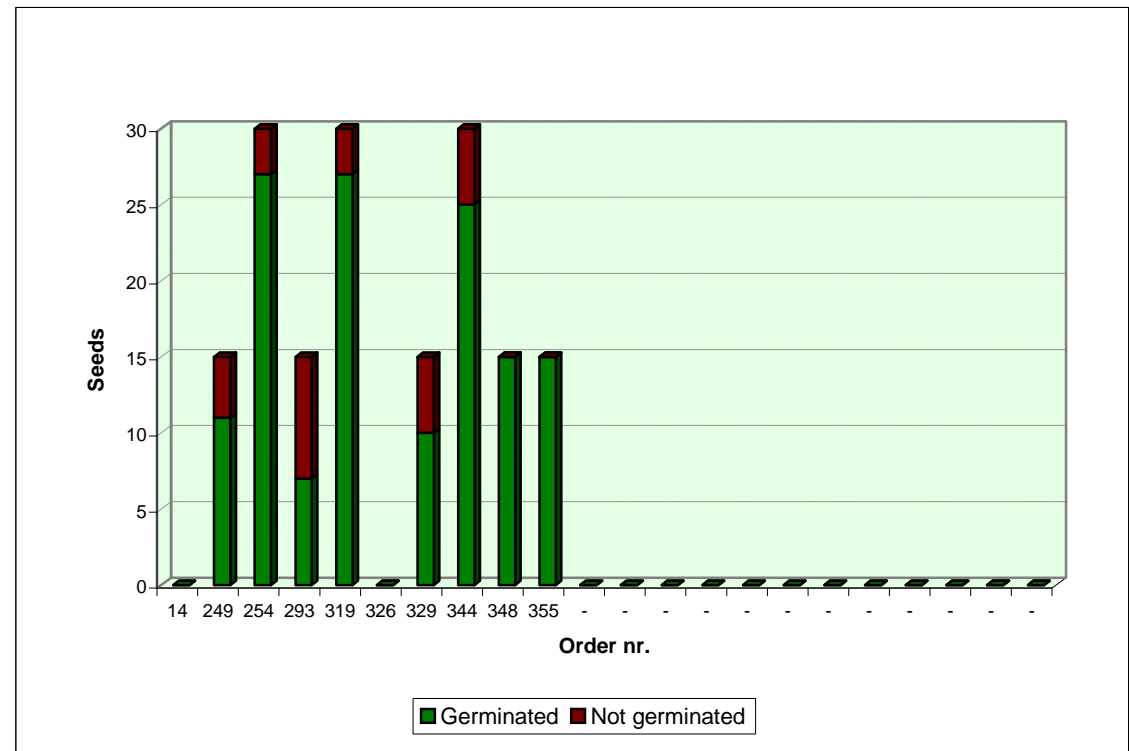

# Seeds Cactus .com

Online market for Cactus and Succulent Seeds

Sheet updated:

23/05/13

Germination rate for the genus:

**NEOPORTERIA**

Investigated period data							
N	Order nr.	Seeds	Year of collection	Feedback	Not germinated	Germinated	%
1	14	30	2011	no	n.a.	n.a.	n.a.
2	249	15	2011	yes	4	11	73%
3	254	30	2011	yes	3	27	90%
4	293	15	2012	yes	8	7	47%
5	319	30	2012	yes	3	27	90%
6	326	15	2012	no	n.a.	n.a.	n.a.
7	329	15	2012	yes	5	10	67%
8	344	30	2012	yes	5	25	83%
9	348	15	2012	yes	0	15	100%
10	355	15	2012	yes	0	15	100%
11	-	-	-	-	-	-	-
12	-	-	-	-	-	-	-
13	-	-	-	-	-	-	-
14	-	-	-	-	-	-	-
15	-	-	-	-	-	-	-
16	-	-	-	-	-	-	-
17	-	-	-	-	-	-	-
18	-	-	-	-	-	-	-
19	-	-	-	-	-	-	-
20	-	-	-	-	-	-	-
21	-	-	-	-	-	-	-
22	-	-	-	-	-	-	-

Overall germination rate (available data): **81%**

Send your germination rate to  
[stats@seedscactus.com](mailto:stats@seedscactus.com)

NOTE: The above data are based solely on the feedback received from users, does not guarantee any result and have no claim to scientific validity. The indicated germination rate may have been influenced by many factors, not appropriated sowing and environmental conditions included, that are not under our control.