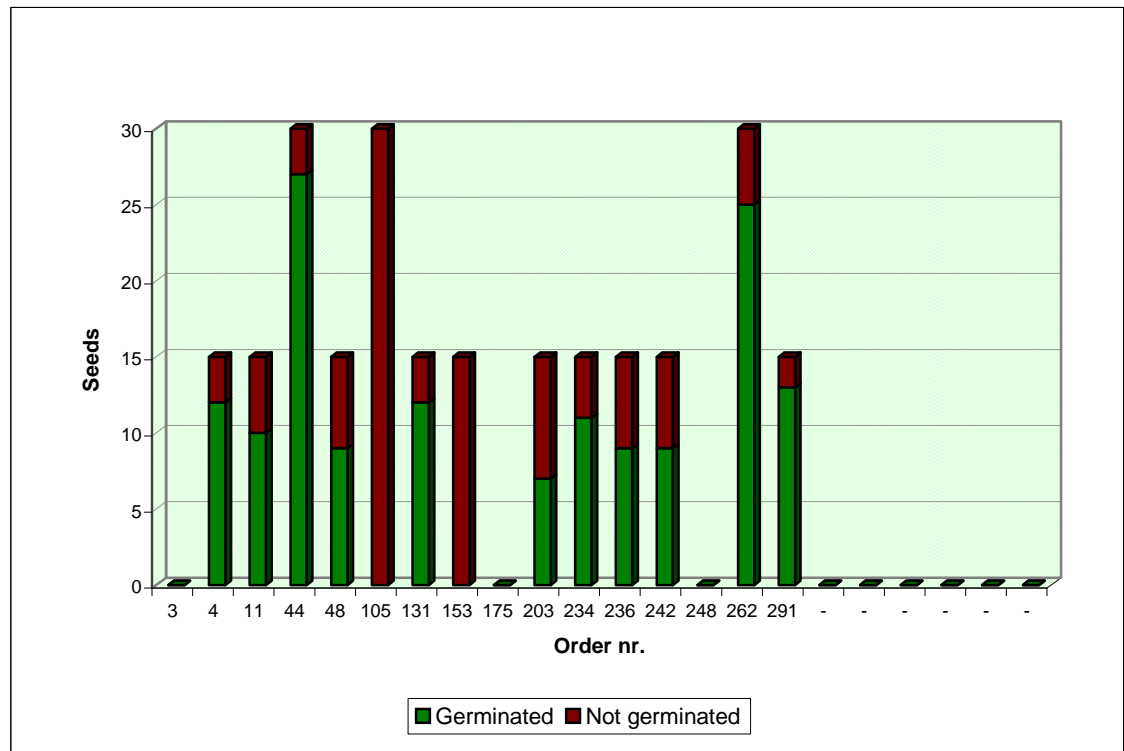

# Seeds Cactus .com

Online market for Cactus and Succulent Seeds

Sheet updated:

25/06/13

Germination rate for the genus:

**MAMMILLARIA**

Investigated period data							
N	Order nr.	Seeds	Year of collection	Feedback	Not germinated	Germinated	%
1	3	15	2011	no	n.a.	n.a.	n.a.
2	4	15	2011	yes	3	12	80%
3	11	15	2011	yes	5	10	67%
4	44	30	2011	yes	3	27	90%
5	48	15	2011	yes	6	9	60%
6	105	30	2011	yes	30	0	0%
7	131	15	2011	yes	3	12	80%
8	153	15	2011	yes	15	0	0%
9	175	15	2011	no	n.a.	n.a.	n.a.
10	203	15	2011	yes	8	7	47%
11	234	15	2011	yes	4	11	73%
12	236	15	2011	yes	6	9	60%
13	242	15	2011	yes	6	9	60%
14	248	15	2011	no	n.a.	n.a.	n.a.
15	262	30	2012	yes	5	25	83%
16	291	15	2012	yes	2	13	87%
17	-	-	-	-	-	-	-
18	-	-	-	-	-	-	-
19	-	-	-	-	-	-	-
20	-	-	-	-	-	-	-
21	-	-	-	-	-	-	-
22	-	-	-	-	-	-	-

Overall germination rate (available data): **61%**

Send your germination rate to  
[stats@seedscactus.com](mailto:stats@seedscactus.com)

NOTE: The above data are based solely on the feedback received from users, does not guarantee any result and have no claim to scientific validity. The indicated germination rate may have been influenced by many factors, not appropriated sowing and environmental conditions included, that are not under our control.