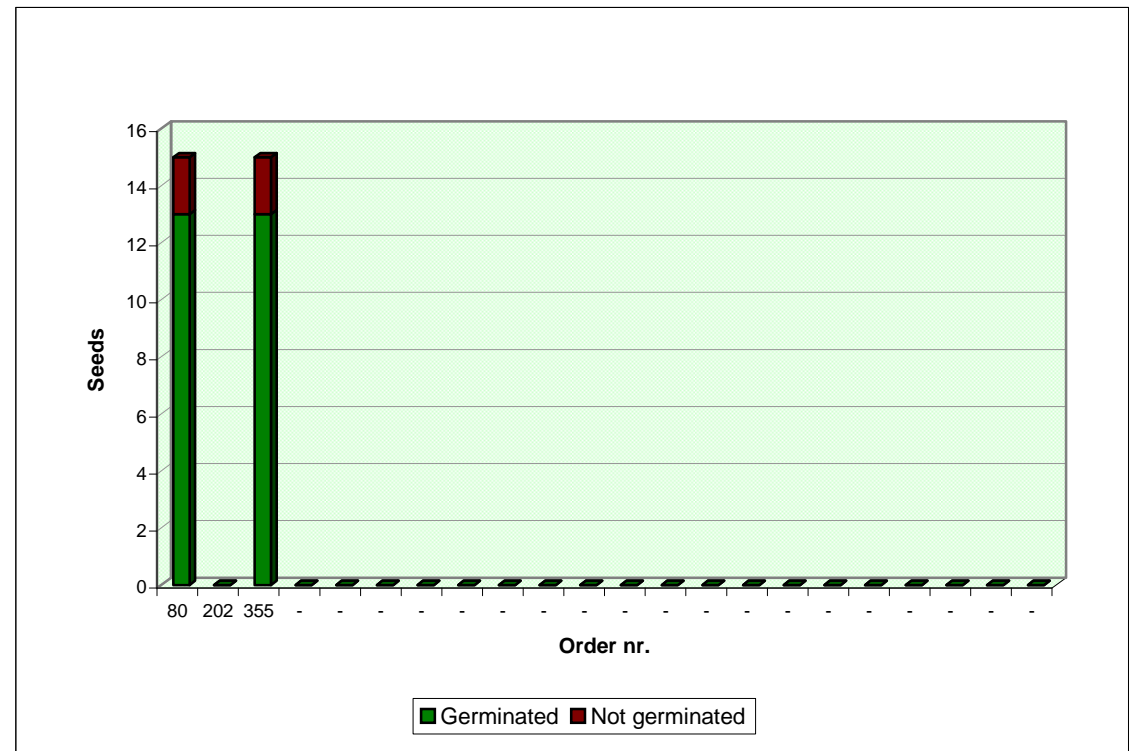

# Seeds Cactus .com

Online market for Cactus and Succulent Seeds

Sheet updated:

01/05/13

Germination rate for the genus:

**MAIHUENIA**

Investigated period data							
N	Order nr.	Seeds	Year of collection	Feedback	Not germinated	Germinated	%
1	80	15	2011	yes	2	13	87%
2	202	15	2011	no	n.a.	n.a.	n.a.
3	355	15	2012	yes	2	13	87%
4	-	-	-	-	-	-	-
5	-	-	-	-	-	-	-
6	-	-	-	-	-	-	-
7	-	-	-	-	-	-	-
8	-	-	-	-	-	-	-
9	-	-	-	-	-	-	-
10	-	-	-	-	-	-	-
11	-	-	-	-	-	-	-
12	-	-	-	-	-	-	-
13	-	-	-	-	-	-	-
14	-	-	-	-	-	-	-
15	-	-	-	-	-	-	-
16	-	-	-	-	-	-	-
17	-	-	-	-	-	-	-
18	-	-	-	-	-	-	-
19	-	-	-	-	-	-	-
20	-	-	-	-	-	-	-
21	-	-	-	-	-	-	-
22	-	-	-	-	-	-	-

Overall germination rate (available data): **87%**

Send your germination rate to  
[stats@seedscactus.com](mailto:stats@seedscactus.com)

NOTE: The above data are based solely on the feedback received from users, does not guarantee any result and have no claim to scientific validity. The indicated germination rate may have been influenced by many factors, not appropriated sowing and environmental conditions included, that are not under our control.