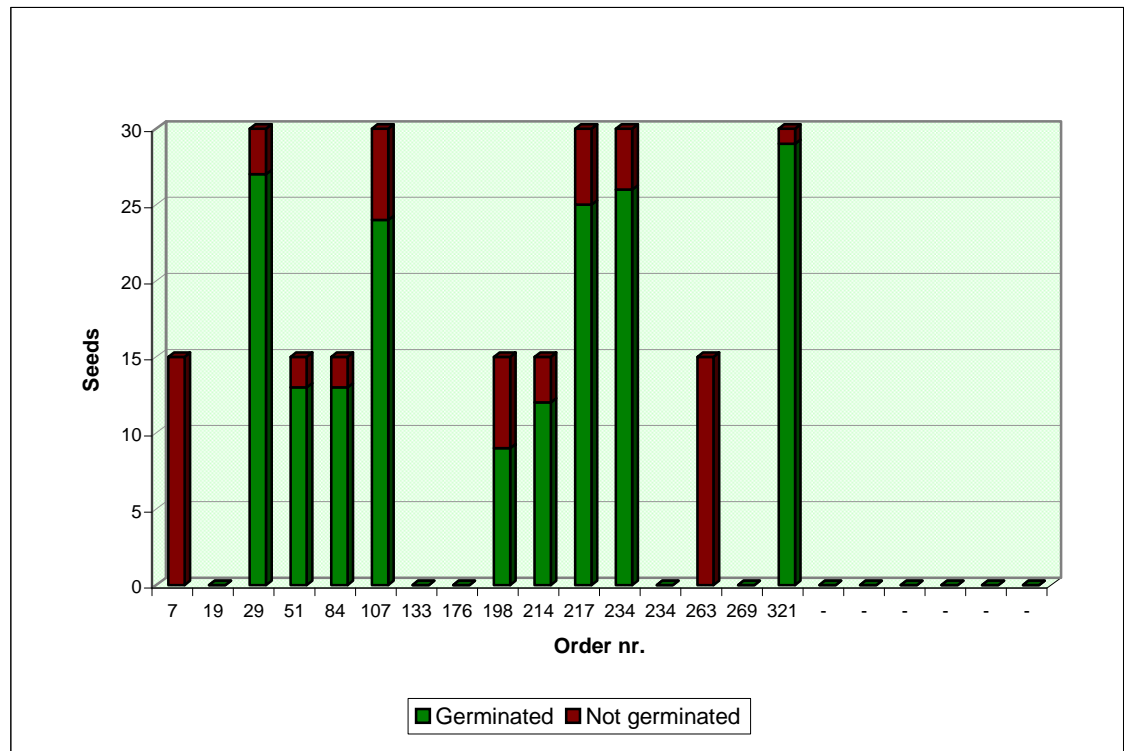

Seeds Cactus .com

Sheet updated:

23/06/13

Online market for Cactus and Succulent Seeds

Germination rate for the genus:

LOBIVIA

| Investigated period data | | | | | | | |
|--------------------------|-----------|-------|--------------------|----------|----------------|------------|------|
| N | Order nr. | Seeds | Year of collection | Feedback | Not germinated | Germinated | % |
| 1 | 7 | 15 | 2011 | yes | 15 | 0 | 0% |
| 2 | 19 | 30 | 2011 | no | n.a. | n.a. | n.a. |
| 3 | 29 | 30 | 2011 | yes | 3 | 27 | 90% |
| 4 | 51 | 15 | 2011 | yes | 2 | 13 | 87% |
| 5 | 84 | 15 | 2011 | yes | 2 | 13 | 87% |
| 6 | 107 | 30 | 2011 | yes | 6 | 24 | 80% |
| 7 | 133 | 15 | 2011 | no | n.a. | n.a. | n.a. |
| 8 | 176 | 15 | 2011 | no | n.a. | n.a. | n.a. |
| 9 | 198 | 15 | 2011 | yes | 6 | 9 | 60% |
| 10 | 214 | 15 | 2011 | yes | 3 | 12 | 80% |
| 11 | 217 | 30 | 2011 | yes | 5 | 25 | 83% |
| 12 | 234 | 30 | 2011 | yes | 4 | 26 | 87% |
| 13 | 234 | 15 | 2011 | no | n.a. | n.a. | n.a. |
| 14 | 263 | 15 | 2012 | yes | 15 | 0 | 0% |
| 15 | 269 | 15 | 2012 | no | n.a. | n.a. | n.a. |
| 16 | 321 | 30 | 2012 | yes | 1 | 29 | 97% |
| 17 | - | - | - | - | - | - | - |
| 18 | - | - | - | - | - | - | - |
| 19 | - | - | - | - | - | - | - |
| 20 | - | - | - | - | - | - | - |
| 21 | - | - | - | - | - | - | - |
| 22 | - | - | - | - | - | - | - |

Overall germination rate (available data): **68%**

Send your germination rate to
stats@seedscactus.com

NOTE: The above data are based solely on the feedback received from users, does not guarantee any result and have no claim to scientific validity. The indicated germination rate may have been influenced by many factors, not appropriated sowing and environmental conditions included, that are not under our control.