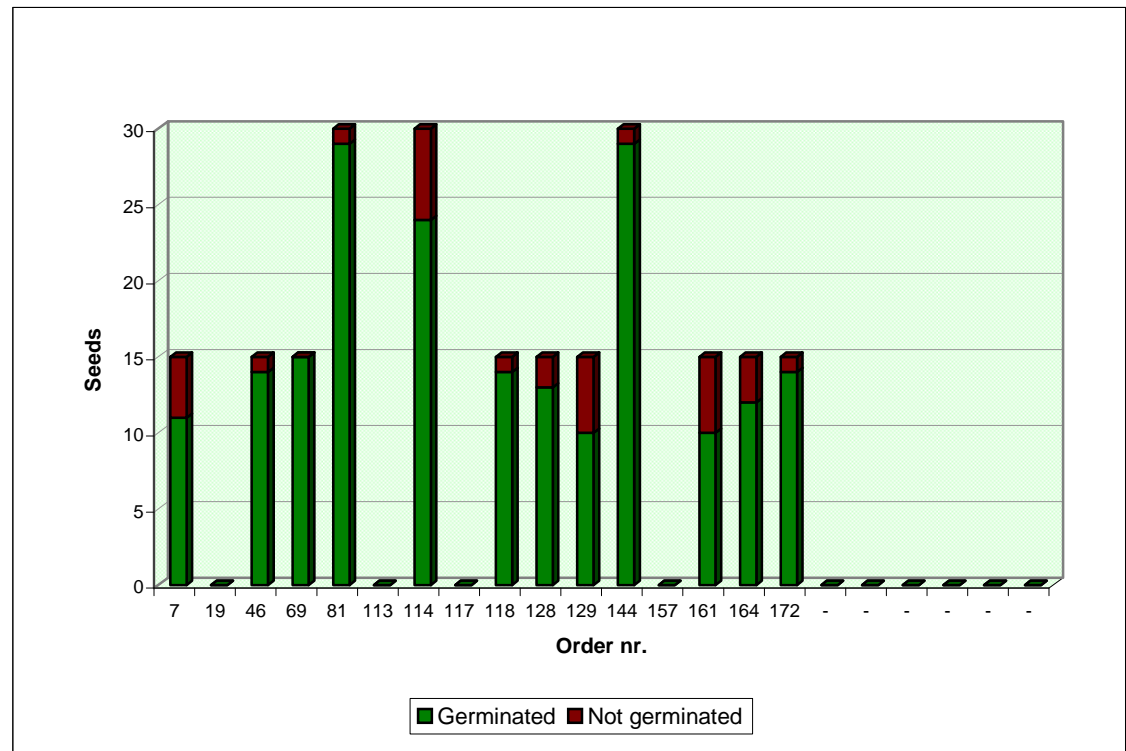

Seeds Cactus .com

Sheet updated:

11/06/13

Online market for Cactus and Succulent Seeds

Germination rate for the genus:

LITHOPS

| Investigated period data | | | | | | | |
|--------------------------|-----------|-------|--------------------|----------|----------------|------------|------|
| N | Order nr. | Seeds | Year of collection | Feedback | Not germinated | Germinated | % |
| 1 | 7 | 15 | 2011 | yes | 4 | 11 | 73% |
| 2 | 19 | 15 | 2011 | no | n.a. | n.a. | n.a. |
| 3 | 46 | 15 | 2011 | yes | 1 | 14 | 93% |
| 4 | 69 | 15 | 2011 | yes | 0 | 15 | 100% |
| 5 | 81 | 30 | 2011 | yes | 1 | 29 | 97% |
| 6 | 113 | 15 | 2011 | no | n.a. | n.a. | n.a. |
| 7 | 114 | 30 | 2011 | yes | 6 | 24 | 80% |
| 8 | 117 | 15 | 2011 | no | n.a. | n.a. | n.a. |
| 9 | 118 | 15 | 2011 | yes | 1 | 14 | 93% |
| 10 | 128 | 15 | 2011 | yes | 2 | 13 | 87% |
| 11 | 129 | 15 | 2011 | yes | 5 | 10 | 67% |
| 12 | 144 | 30 | 2011 | yes | 1 | 29 | 97% |
| 13 | 157 | 15 | 2011 | no | n.a. | n.a. | n.a. |
| 14 | 161 | 15 | 2011 | yes | 5 | 10 | 67% |
| 15 | 164 | 15 | 2011 | yes | 3 | 12 | 80% |
| 16 | 172 | 15 | 2011 | yes | 1 | 14 | 93% |
| 17 | - | - | - | - | - | - | - |
| 18 | - | - | - | - | - | - | - |
| 19 | - | - | - | - | - | - | - |
| 20 | - | - | - | - | - | - | - |
| 21 | - | - | - | - | - | - | - |
| 22 | - | - | - | - | - | - | - |

Overall germination rate (available data): **86%**

Send your germination rate to
stats@seedscactus.com

NOTE: The above data are based solely on the feedback received from users, does not guarantee any result and have no claim to scientific validity. The indicated germination rate may have been influenced by many factors, not appropriated sowing and environmental conditions included, that are not under our control.

<--- aggiornare solo il nome del genere