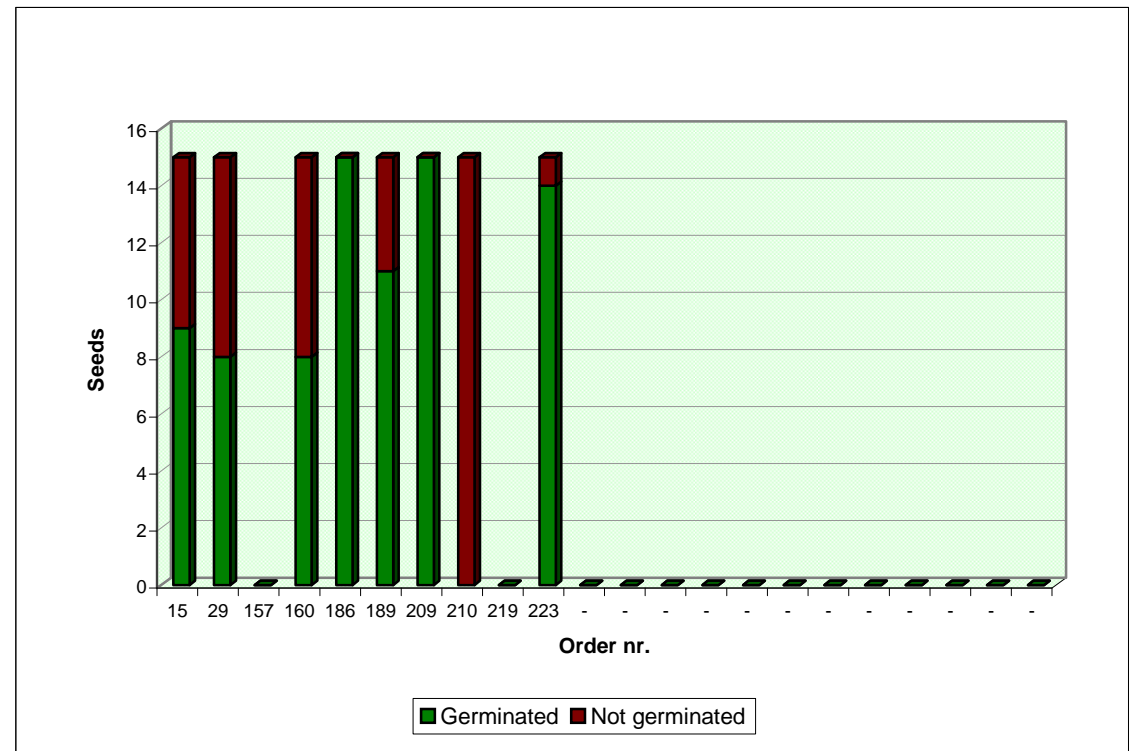

Seeds Cactus .com

Online market for Cactus and Succulent Seeds

Sheet updated:

15/04/13

Germination rate for the genus:

LEUCHTENBERGIA

Investigated period data							
N	Order nr.	Seeds	Year of collection	Feedback	Not germinated	Germinated	%
1	15	15	2011	yes	6	9	60%
2	29	15	2011	yes	7	8	53%
3	157	15	2011	no	n.a.	n.a.	n.a.
4	160	15	2011	yes	7	8	53%
5	186	15	2011	yes	0	15	100%
6	189	15	2011	yes	4	11	73%
7	209	15	2011	yes	0	15	100%
8	210	15	2011	yes	15	0	0%
9	219	15	2011	no	n.a.	n.a.	n.a.
10	223	15	2011	yes	1	14	93%
11	-	-	-	-	-	-	-
12	-	-	-	-	-	-	-
13	-	-	-	-	-	-	-
14	-	-	-	-	-	-	-
15	-	-	-	-	-	-	-
16	-	-	-	-	-	-	-
17	-	-	-	-	-	-	-
18	-	-	-	-	-	-	-
19	-	-	-	-	-	-	-
20	-	-	-	-	-	-	-
21	-	-	-	-	-	-	-
22	-	-	-	-	-	-	-

Overall germination rate (available data): **67%**

Send your germination rate to
stats@seedscactus.com

NOTE: The above data are based solely on the feedback received from users, does not guarantee any result and have no claim to scientific validity. The indicated germination rate may have been influenced by many factors, not appropriated sowing and environmental conditions included, that are not under our control.