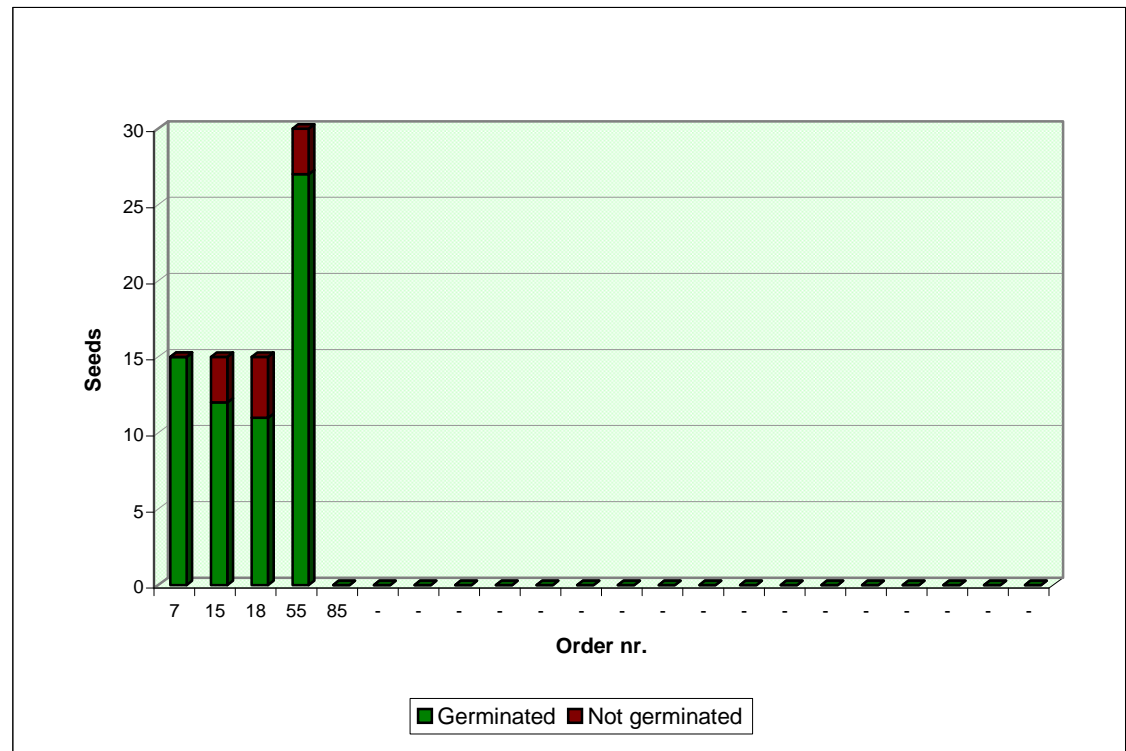

# Seeds Cactus .com

Online market for Cactus and Succulent Seeds

Sheet updated:

07/07/13

Germination rate for the genus:

**HAWORTHIA**

Investigated period data							
N	Order nr.	Seeds	Year of collection	Feedback	Not germinated	Germinated	%
1	7	15	2011	yes	0	15	100%
2	15	15	2011	yes	3	12	80%
3	18	15	2011	yes	4	11	73%
4	55	30	2011	yes	3	27	90%
5	85	15	2011	no	n.a.	n.a.	n.a.
6	-	-	-	-	-	-	-
7	-	-	-	-	-	-	-
8	-	-	-	-	-	-	-
9	-	-	-	-	-	-	-
10	-	-	-	-	-	-	-
11	-	-	-	-	-	-	-
12	-	-	-	-	-	-	-
13	-	-	-	-	-	-	-
14	-	-	-	-	-	-	-
15	-	-	-	-	-	-	-
16	-	-	-	-	-	-	-
17	-	-	-	-	-	-	-
18	-	-	-	-	-	-	-
19	-	-	-	-	-	-	-
20	-	-	-	-	-	-	-
21	-	-	-	-	-	-	-
22	-	-	-	-	-	-	-

Overall germination rate (available data): **86%**

Send your germination rate to  
[stats@seedscactus.com](mailto:stats@seedscactus.com)

NOTE: The above data are based solely on the feedback received from users, does not guarantee any result and have no claim to scientific validity. The indicated germination rate may have been influenced by many factors, not appropriated sowing and environmental conditions included, that are not under our control.