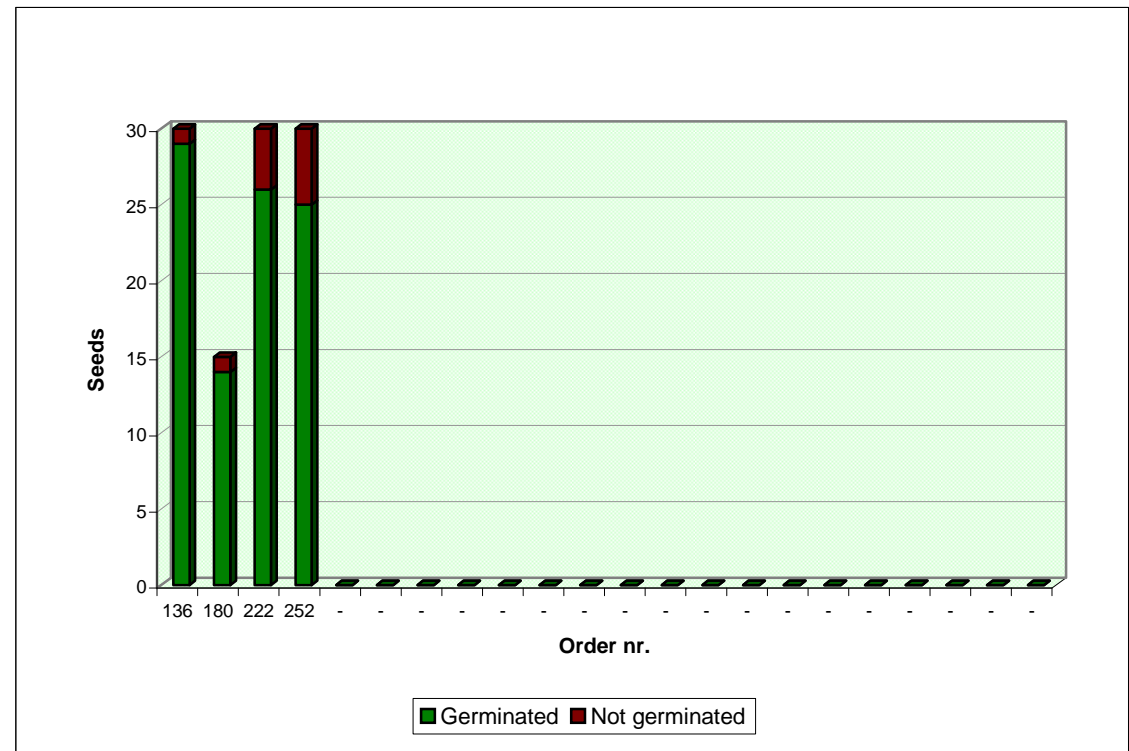

Seeds Cactus .com

Online market for Cactus and Succulent Seeds

Sheet updated:

26/02/13

Germination rate for the genus:

FRAILEA

Investigated period data							
N	Order nr.	Seeds	Year of collection	Feedback	Not germinated	Germinated	%
1	136	30	2011	yes	1	29	97%
2	180	15	2011	yes	1	14	93%
3	222	30	2011	yes	4	26	87%
4	252	30	2011	yes	5	25	83%
5	-	-	-	-	-	-	-
6	-	-	-	-	-	-	-
7	-	-	-	-	-	-	-
8	-	-	-	-	-	-	-
9	-	-	-	-	-	-	-
10	-	-	-	-	-	-	-
11	-	-	-	-	-	-	-
12	-	-	-	-	-	-	-
13	-	-	-	-	-	-	-
14	-	-	-	-	-	-	-
15	-	-	-	-	-	-	-
16	-	-	-	-	-	-	-
17	-	-	-	-	-	-	-
18	-	-	-	-	-	-	-
19	-	-	-	-	-	-	-
20	-	-	-	-	-	-	-
21	-	-	-	-	-	-	-
22	-	-	-	-	-	-	-

Overall germination rate (available data): **90%**

Send your germination rate to
stats@seedscactus.com

NOTE: The above data are based solely on the feedback received from users, does not guarantee any result and have no claim to scientific validity. The indicated germination rate may have been influenced by many factors, not appropriated sowing and environmental conditions included, that are not under our control.