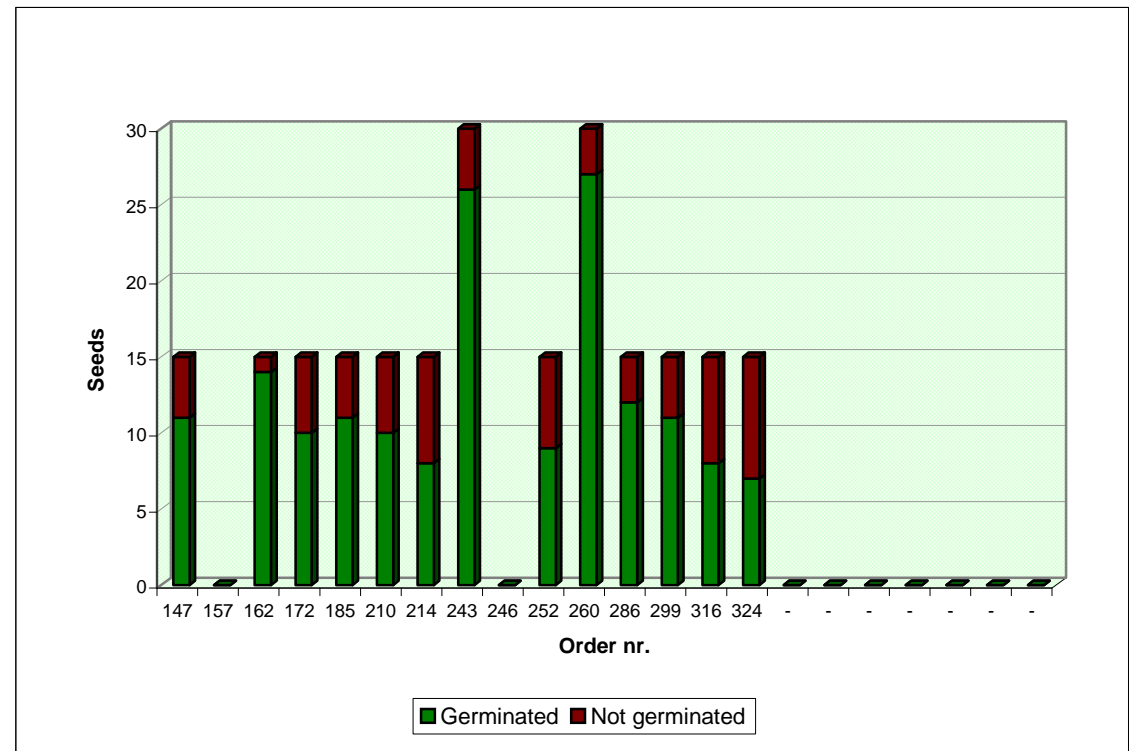

Seeds Cactus .com

Online market for Cactus and Succulent Seeds

Sheet updated:

18/06/13

Germination rate for the genus:

ERIOSYCE

Investigated period data							
N	Order nr.	Seeds	Year of collection	Feedback	Not germinated	Germinated	%
1	147	15	2011	yes	4	11	73%
2	157	15	2011	no	n.a.	n.a.	n.a.
3	162	15	2011	yes	1	14	93%
4	172	15	2011	yes	5	10	67%
5	185	15	2011	yes	4	11	73%
6	210	15	2011	yes	5	10	67%
7	214	15	2011	yes	7	8	53%
8	243	30	2011	yes	4	26	87%
9	246	15	2011	no	n.a.	n.a.	n.a.
10	252	15	2011	yes	6	9	60%
11	260	30	2011	yes	3	27	90%
12	286	15	2012	yes	3	12	80%
13	299	15	2012	yes	4	11	73%
14	316	15	2012	yes	7	8	53%
15	324	15	2012	yes	8	7	47%
16	-	-	-	-	-	-	-
17	-	-	-	-	-	-	-
18	-	-	-	-	-	-	-
19	-	-	-	-	-	-	-
20	-	-	-	-	-	-	-
21	-	-	-	-	-	-	-
22	-	-	-	-	-	-	-

Overall germination rate (available data): **71%**

Send your germination rate to
stats@seedscactus.com

NOTE: The above data are based solely on the feedback received from users, does not guarantee any result and have no claim to scientific validity. The indicated germination rate may have been influenced by many factors, not appropriated sowing and environmental conditions included, that are not under our control.