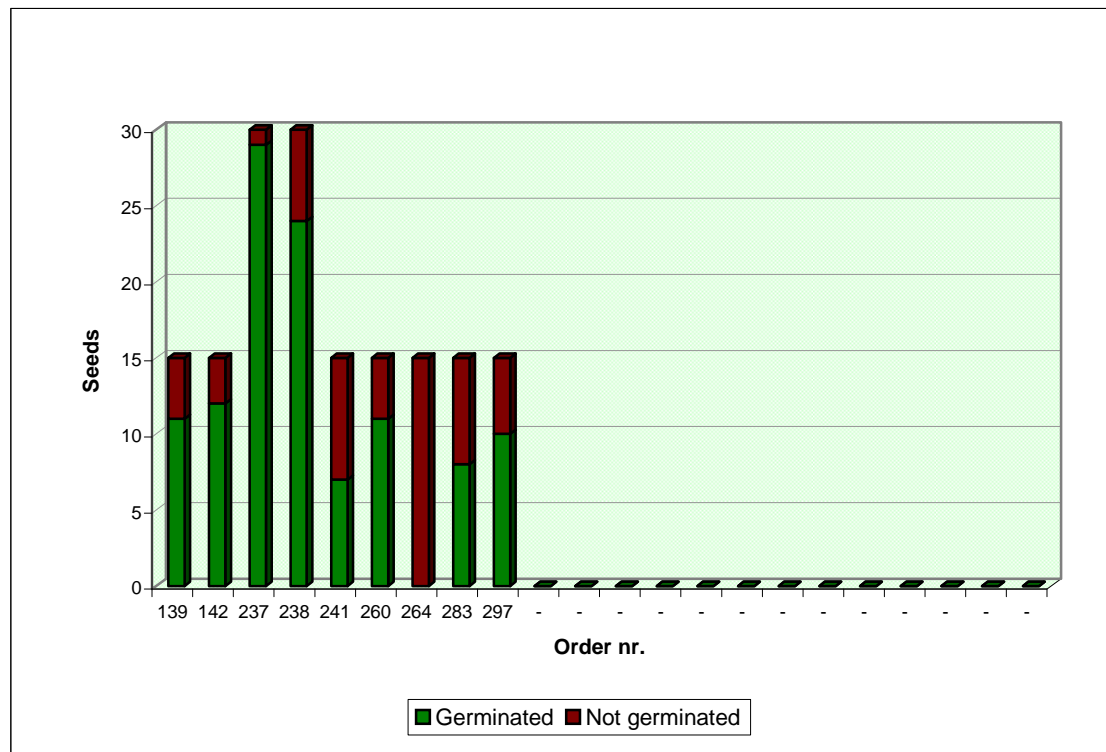

Seeds Cactus .com

Online market for Cactus and Succulent Seeds

Sheet updated:

02/06/13

Germination rate for the genus:

ECHEVERIA

Investigated period data							
N	Order nr.	Seeds	Year of collection	Feedback	Not germinated	Germinated	%
1	139	15	2011	yes	4	11	73%
2	142	15	2011	yes	3	12	80%
3	237	30	2011	yes	1	29	97%
4	238	30	2011	yes	6	24	80%
5	241	15	2011	yes	8	7	47%
6	260	15	2012	yes	4	11	73%
7	264	15	2012	yes	15	0	0%
8	283	15	2012	yes	7	8	53%
9	297	15	2012	yes	5	10	67%
10	-	-	-	-	-	-	-
11	-	-	-	-	-	-	-
12	-	-	-	-	-	-	-
13	-	-	-	-	-	-	-
14	-	-	-	-	-	-	-
15	-	-	-	-	-	-	-
16	-	-	-	-	-	-	-
17	-	-	-	-	-	-	-
18	-	-	-	-	-	-	-
19	-	-	-	-	-	-	-
20	-	-	-	-	-	-	-
21	-	-	-	-	-	-	-
22	-	-	-	-	-	-	-

Overall germination rate (available data): **63%**

Send your germination rate to
stats@seedscactus.com

NOTE: The above data are based solely on the feedback received from users, does not guarantee any result and have no claim to scientific validity. The indicated germination rate may have been influenced by many factors, not appropriated sowing and environmental conditions included, that are not under our control.