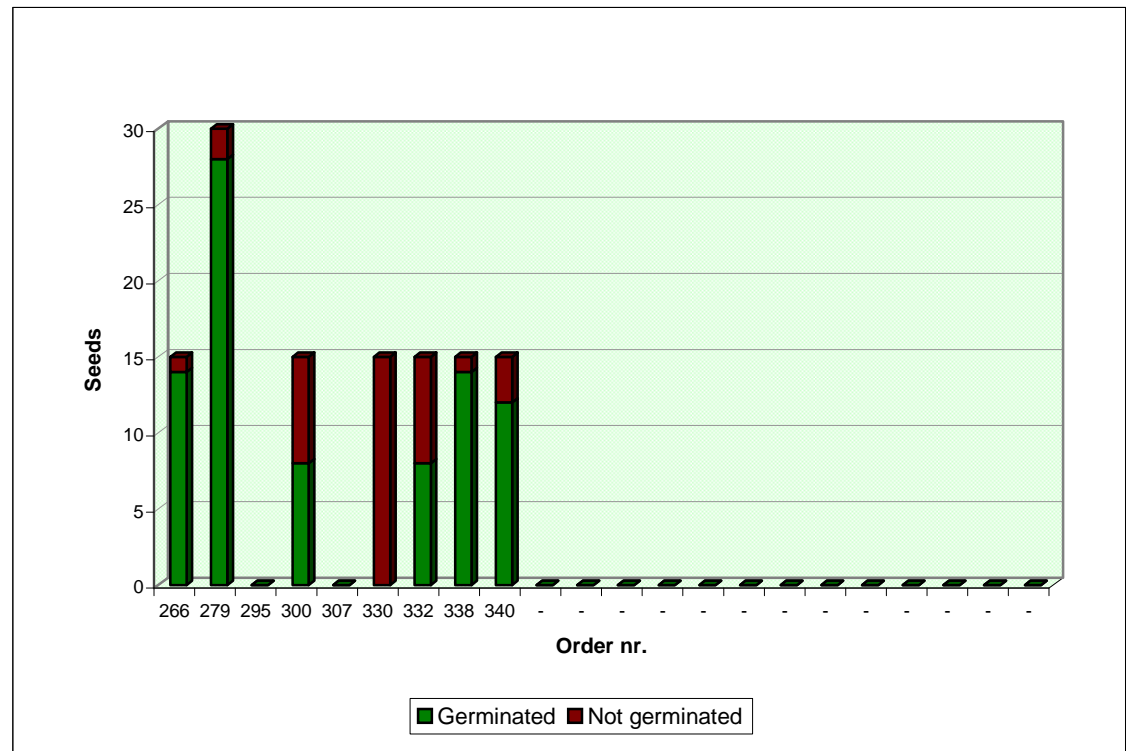

# Seeds Cactus .com

Online market for Cactus and Succulent Seeds

Sheet updated:

17/06/13

Germination rate for the genus:

**DELOSPERMA**

Investigated period data							
N	Order nr.	Seeds	Year of collection	Feedback	Not germinated	Germinated	%
1	266	15	2012	yes	1	14	93%
2	279	30	2012	yes	2	28	93%
3	295	30	2012	no	n.a.	n.a.	n.a.
4	300	15	2012	yes	7	8	53%
5	307	30	2012	no	n.a.	n.a.	n.a.
6	330	15	2012	yes	15	0	0%
7	332	15	2012	yes	7	8	53%
8	338	15	2012	yes	1	14	93%
9	340	15	2012	yes	3	12	80%
10	-	-	-	-	-	-	-
11	-	-	-	-	-	-	-
12	-	-	-	-	-	-	-
13	-	-	-	-	-	-	-
14	-	-	-	-	-	-	-
15	-	-	-	-	-	-	-
16	-	-	-	-	-	-	-
17	-	-	-	-	-	-	-
18	-	-	-	-	-	-	-
19	-	-	-	-	-	-	-
20	-	-	-	-	-	-	-
21	-	-	-	-	-	-	-
22	-	-	-	-	-	-	-

Overall germination rate (available data): **67%**

Send your germination rate to  
[stats@seedscactus.com](mailto:stats@seedscactus.com)

NOTE: The above data are based solely on the feedback received from users, does not guarantee any result and have no claim to scientific validity. The indicated germination rate may have been influenced by many factors, not appropriated sowing and environmental conditions included, that are not under our control.