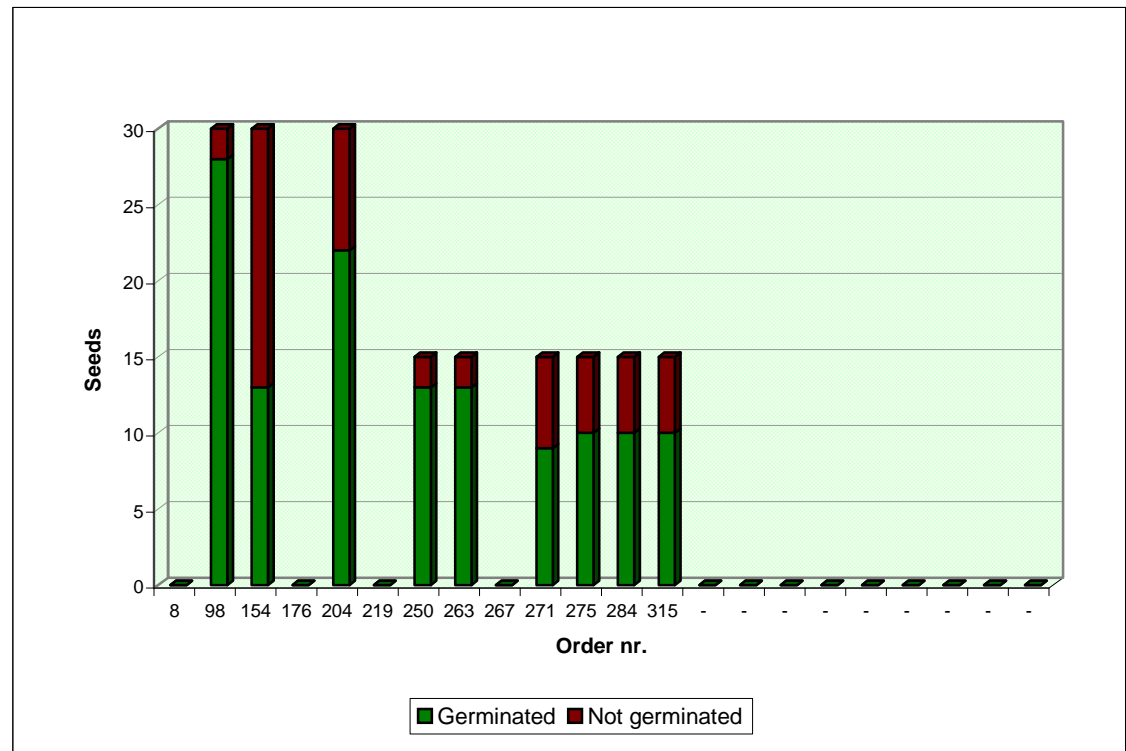

Seeds Cactus .com

Online market for Cactus and Succulent Seeds

Sheet updated:

27/04/13

Germination rate for the genus:

CRASSULA

Investigated period data							
N	Order nr.	Seeds	Year of collection	Feedback	Not germinated	Germinated	%
1	8	15	2011	no	n.a.	n.a.	n.a.
2	98	30	2011	yes	2	28	93%
3	154	30	2011	yes	17	13	43%
4	176	30	2011	no	n.a.	n.a.	n.a.
5	204	30	2011	yes	8	22	73%
6	219	30	2011	no	n.a.	n.a.	n.a.
7	250	15	2011	yes	2	13	87%
8	263	15	2012	yes	2	13	87%
9	267	15	2012	no	n.a.	n.a.	n.a.
10	271	15	2012	yes	6	9	60%
11	275	15	2012	yes	5	10	67%
12	284	15	2012	yes	5	10	67%
13	315	15	2012	yes	5	10	67%
14	-	-	-	-	-	-	-
15	-	-	-	-	-	-	-
16	-	-	-	-	-	-	-
17	-	-	-	-	-	-	-
18	-	-	-	-	-	-	-
19	-	-	-	-	-	-	-
20	-	-	-	-	-	-	-
21	-	-	-	-	-	-	-
22	-	-	-	-	-	-	-

Overall germination rate (available data): **71%**

Send your germination rate to
stats@seedscactus.com

NOTE: The above data are based solely on the feedback received from users, does not guarantee any result and have no claim to scientific validity. The indicated germination rate may have been influenced by many factors, not appropriated sowing and environmental conditions included, that are not under our control.