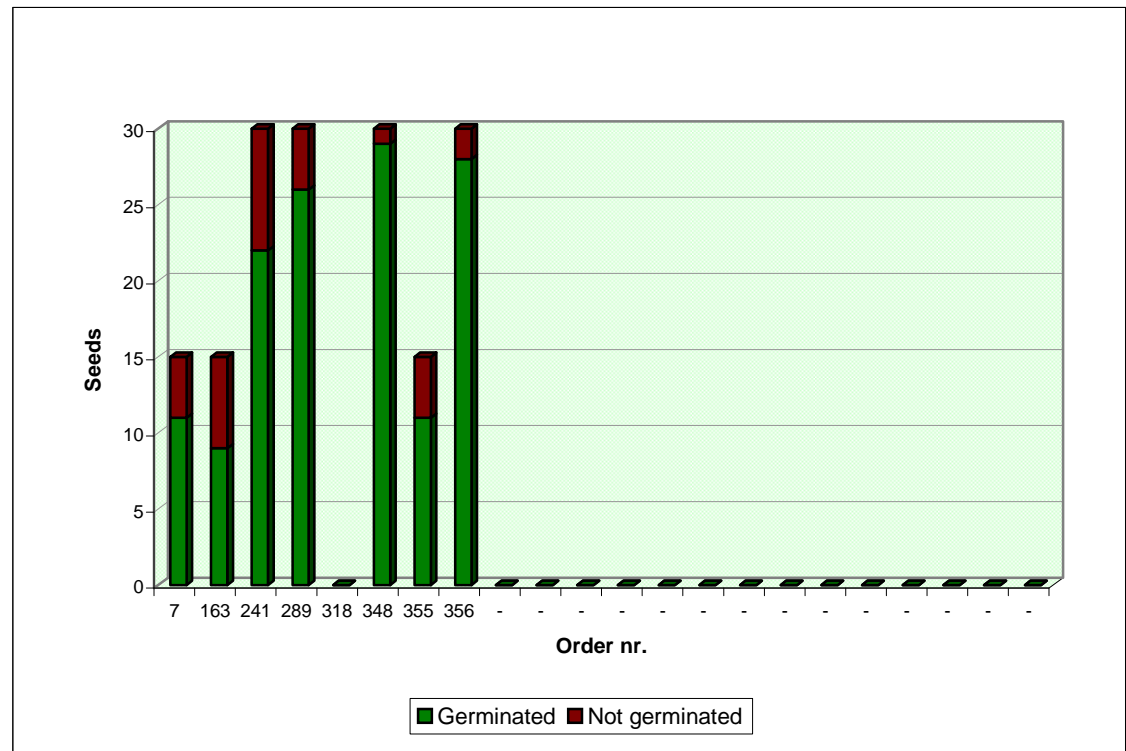

Seeds Cactus .com

Online market for Cactus and Succulent Seeds

Sheet updated:

03/06/13

Germination rate for the genus:

COPIAPOA

Investigated period data							
N	Order nr.	Seeds	Year of collection	Feedback	Not germinated	Germinated	%
1	7	15	2011	yes	4	11	73%
2	163	15	2011	yes	6	9	60%
3	241	30	2011	yes	8	22	73%
4	289	30	2012	yes	4	26	87%
5	318	15	2012	no	n.a.	n.a.	n.a.
6	348	30	2012	yes	1	29	97%
7	355	15	2012	yes	4	11	73%
8	356	30	2012	yes	2	28	93%
9	-	-	-	-	-	-	-
10	-	-	-	-	-	-	-
11	-	-	-	-	-	-	-
12	-	-	-	-	-	-	-
13	-	-	-	-	-	-	-
14	-	-	-	-	-	-	-
15	-	-	-	-	-	-	-
16	-	-	-	-	-	-	-
17	-	-	-	-	-	-	-
18	-	-	-	-	-	-	-
19	-	-	-	-	-	-	-
20	-	-	-	-	-	-	-
21	-	-	-	-	-	-	-
22	-	-	-	-	-	-	-

Overall germination rate (available data): **80%**

Send your germination rate to
stats@seedscactus.com

NOTE: The above data are based solely on the feedback received from users, does not guarantee any result and have no claim to scientific validity. The indicated germination rate may have been influenced by many factors, not appropriated sowing and environmental conditions included, that are not under our control.