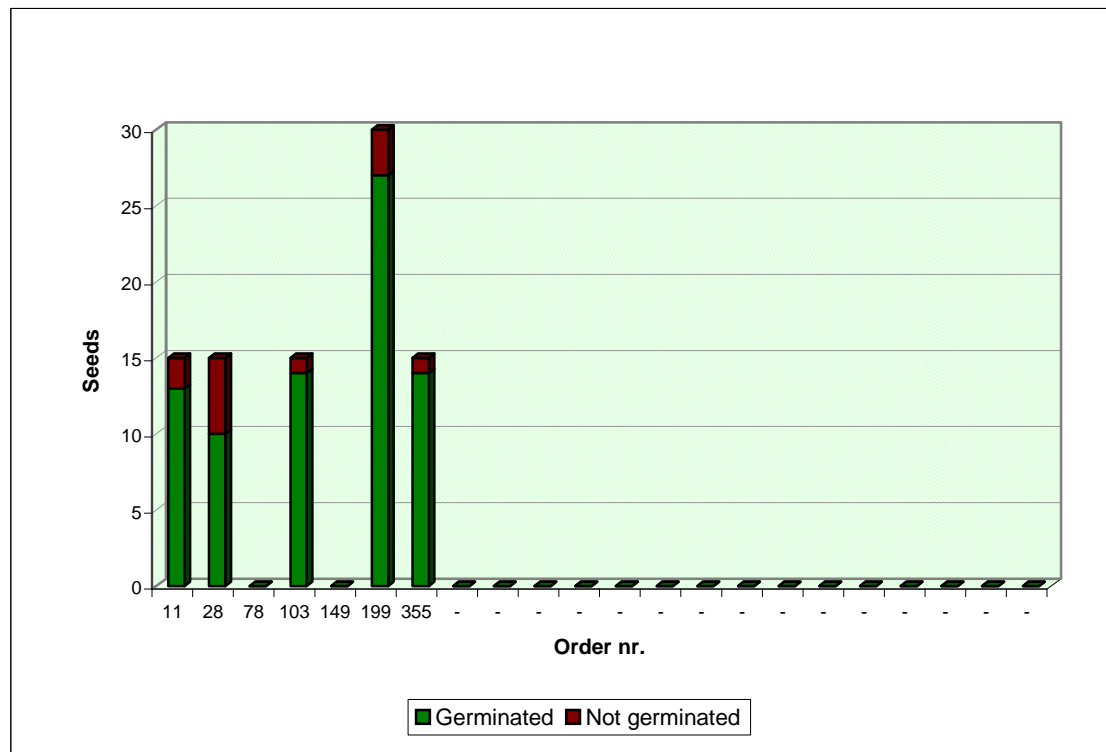

Seeds Cactus .com

Online market for Cactus and Succulent Seeds

Sheet updated:

04/07/13

Germination rate for the genus:

CONOPHYTUM

Investigated period data							
N	Order nr.	Seeds	Year of collection	Feedback	Not germinated	Germinated	%
1	11	15	2011	yes	2	13	87%
2	28	15	2011	yes	5	10	67%
3	78	15	2011	no	n.a.	n.a.	n.a.
4	103	15	2011	yes	1	14	93%
5	149	15	2011	no	n.a.	n.a.	n.a.
6	199	30	2011	yes	3	27	90%
7	355	15	2012	yes	1	14	93%
8	-	-	-	-	-	-	-
9	-	-	-	-	-	-	-
10	-	-	-	-	-	-	-
11	-	-	-	-	-	-	-
12	-	-	-	-	-	-	-
13	-	-	-	-	-	-	-
14	-	-	-	-	-	-	-
15	-	-	-	-	-	-	-
16	-	-	-	-	-	-	-
17	-	-	-	-	-	-	-
18	-	-	-	-	-	-	-
19	-	-	-	-	-	-	-
20	-	-	-	-	-	-	-
21	-	-	-	-	-	-	-
22	-	-	-	-	-	-	-

Overall germination rate (available data): **86%**

Send your germination rate to
stats@seedscactus.com

NOTE: The above data are based solely on the feedback received from users, does not guarantee any result and have no claim to scientific validity. The indicated germination rate may have been influenced by many factors, not appropriated sowing and environmental conditions included, that are not under our control.