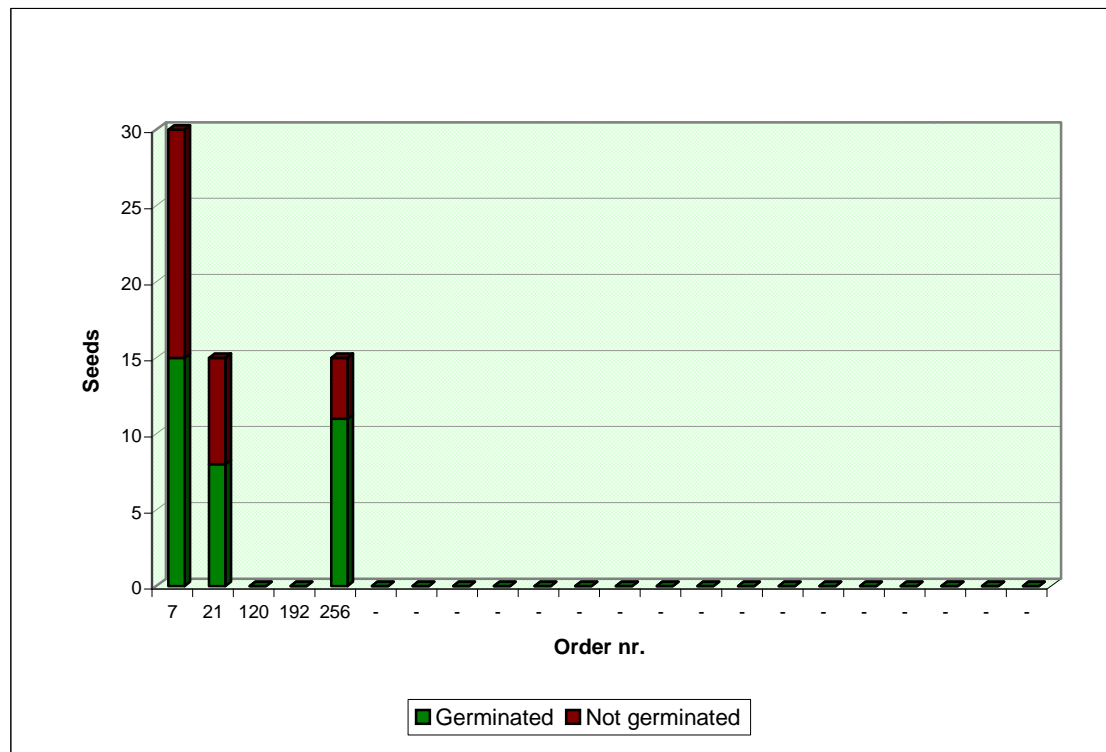

Seeds Cactus .com

Online market for Cactus and Succulent Seeds

Sheet updated:

10/02/13

Germination rate for the genus:

CEREUS

Investigated period data							
N	Order nr.	Seeds	Year of collection	Feedback	Not germinated	Germinated	%
1	7	30	2011	yes	15	15	50%
2	21	15	2011	yes	7	8	53%
3	120	15	2011	no	n.a.	n.a.	n.a.
4	192	15	2011	no	n.a.	n.a.	n.a.
5	256	15	2011	yes	4	11	73%
6	-	-	-	-	-	-	-
7	-	-	-	-	-	-	-
8	-	-	-	-	-	-	-
9	-	-	-	-	-	-	-
10	-	-	-	-	-	-	-
11	-	-	-	-	-	-	-
12	-	-	-	-	-	-	-
13	-	-	-	-	-	-	-
14	-	-	-	-	-	-	-
15	-	-	-	-	-	-	-
16	-	-	-	-	-	-	-
17	-	-	-	-	-	-	-
18	-	-	-	-	-	-	-
19	-	-	-	-	-	-	-
20	-	-	-	-	-	-	-
21	-	-	-	-	-	-	-
22	-	-	-	-	-	-	-

Overall germination rate (available data): **59%**

Send your germination rate to
stats@seedscactus.com

NOTE: The above data are based solely on the feedback received from users, does not guarantee any result and have no claim to scientific validity. The indicated germination rate may have been influenced by many factors, not appropriated sowing and environmental conditions included, that are not under our control.