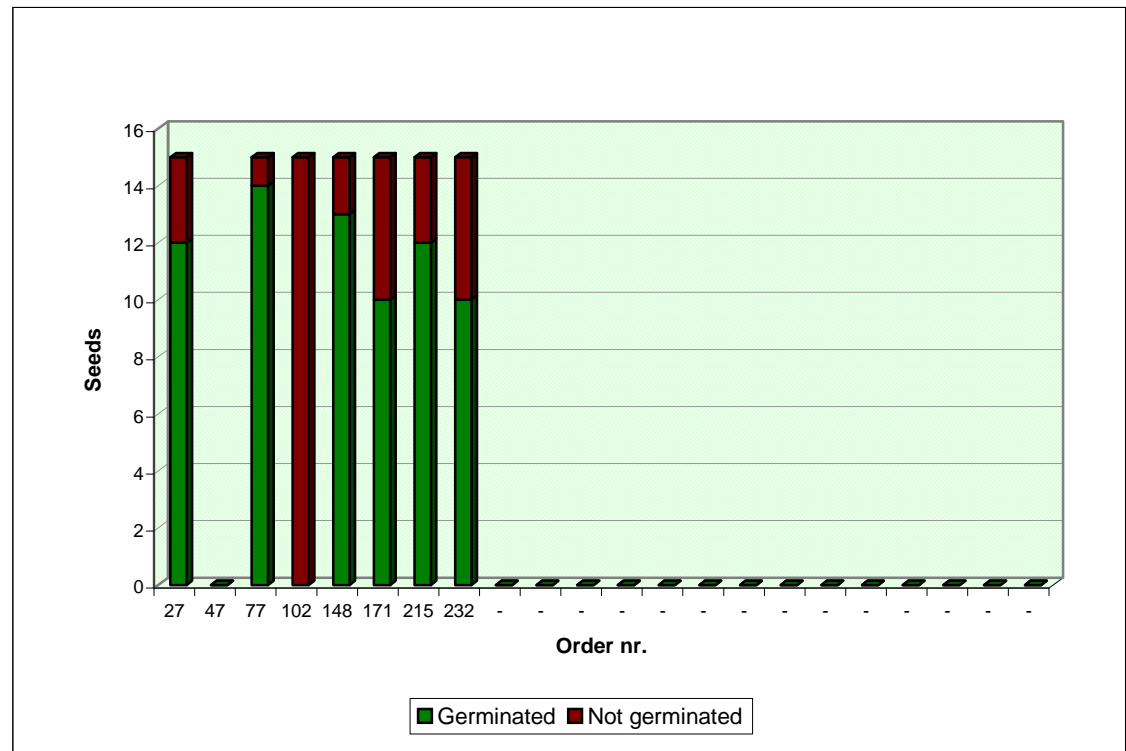

Seeds Cactus .com

Online market for Cactus and Succulent Seeds

Sheet updated:

19/05/13

Germination rate for the genus:

BLOSSFELDIA

Investigated period data							
N	Order nr.	Seeds	Year of collection	Feedback	Not germinated	Germinated	%
1	27	15	2011	yes	3	12	80%
2	47	15	2011	no	n.a.	n.a.	n.a.
3	77	15	2011	yes	1	14	93%
4	102	15	2011	yes	15	0	0%
5	148	15	2011	yes	2	13	87%
6	171	15	2011	yes	5	10	67%
7	215	15	2011	yes	3	12	80%
8	232	15	2011	yes	5	10	67%
9	-	-	-	-	-	-	-
10	-	-	-	-	-	-	-
11	-	-	-	-	-	-	-
12	-	-	-	-	-	-	-
13	-	-	-	-	-	-	-
14	-	-	-	-	-	-	-
15	-	-	-	-	-	-	-
16	-	-	-	-	-	-	-
17	-	-	-	-	-	-	-
18	-	-	-	-	-	-	-
19	-	-	-	-	-	-	-
20	-	-	-	-	-	-	-
21	-	-	-	-	-	-	-
22	-	-	-	-	-	-	-

Overall germination rate (available data): **68%**

Send your germination rate to
stats@seedscactus.com

NOTE: The above data are based solely on the feedback received from users, does not guarantee any result and have no claim to scientific validity. The indicated germination rate may have been influenced by many factors, not appropriated sowing and environmental conditions included, that are not under our control.