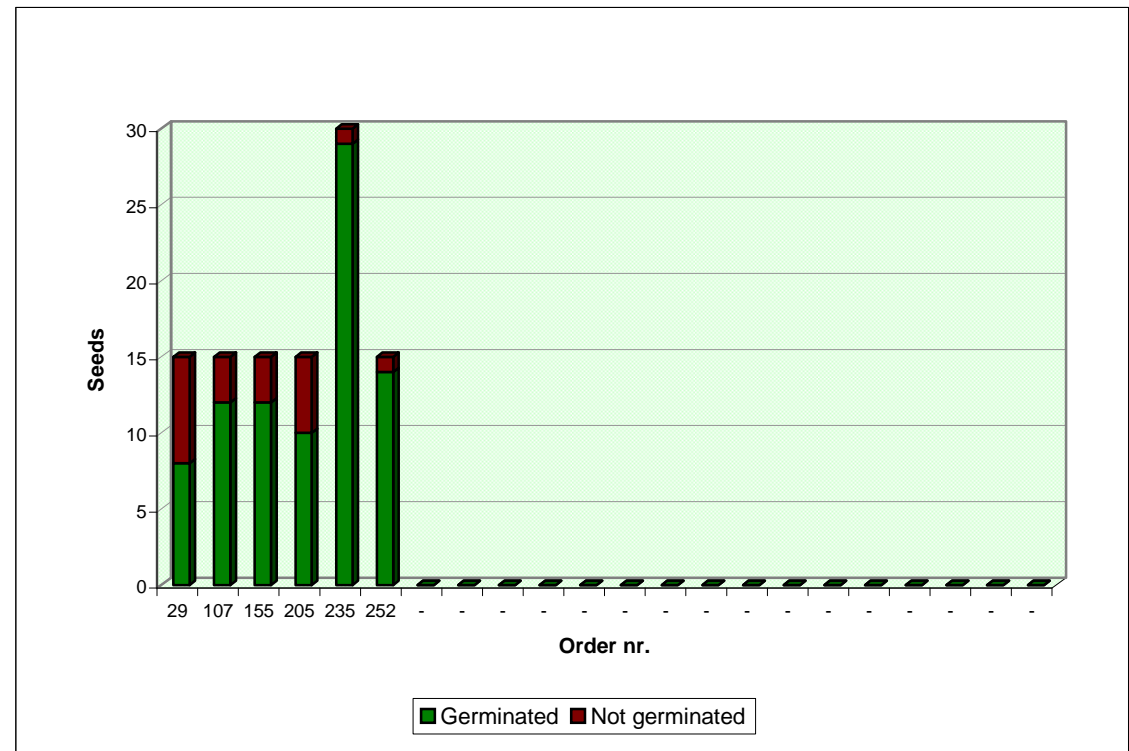

# Seeds Cactus .com

Online market for Cactus and Succulent Seeds

Sheet updated:

09/04/13

Germination rate for the genus:

**ARGYRODERMA**

Investigated period data							
N	Order nr.	Seeds	Year of collection	Feedback	Not germinated	Germinated	%
1	29	15	2011	yes	7	8	53%
2	107	15	2011	yes	3	12	80%
3	155	15	2011	yes	3	12	80%
4	205	15	2011	yes	5	10	67%
5	235	30	2011	yes	1	29	97%
6	252	15	2011	yes	1	14	93%
7	-	-	-	-	-	-	-
8	-	-	-	-	-	-	-
9	-	-	-	-	-	-	-
10	-	-	-	-	-	-	-
11	-	-	-	-	-	-	-
12	-	-	-	-	-	-	-
13	-	-	-	-	-	-	-
14	-	-	-	-	-	-	-
15	-	-	-	-	-	-	-
16	-	-	-	-	-	-	-
17	-	-	-	-	-	-	-
18	-	-	-	-	-	-	-
19	-	-	-	-	-	-	-
20	-	-	-	-	-	-	-
21	-	-	-	-	-	-	-
22	-	-	-	-	-	-	-

Overall germination rate (available data): **78%**

Send your germination rate to  
[stats@seedscactus.com](mailto:stats@seedscactus.com)

NOTE: The above data are based solely on the feedback received from users, does not guarantee any result and have no claim to scientific validity. The indicated germination rate may have been influenced by many factors, not appropriated sowing and environmental conditions included, that are not under our control.